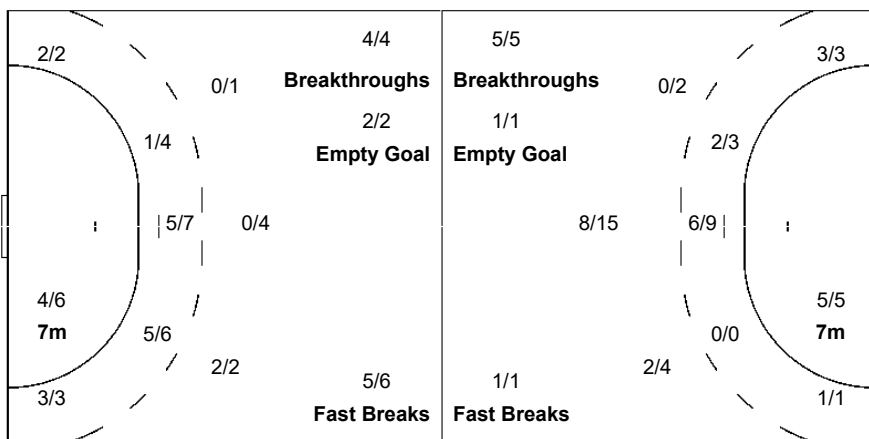

Match Team Statistics

チームの試合統計 / Statistiques du match par équipe

Match 32

SWE 33 - 34 ESP

(20 - 18) (13 - 16)

Referees: SCHULZE R / TONNIES T (GER)

SWE - Sweden

Shots Distribution

Players

Goals / Shots

2 CARLSBOGARD J	5 DARJ M	10 EKBERG N	11 PETERSSON D	12 PALICKA A	15 WANNE H	16 AGGEFORS M
1/1	0/1	2/2		1/1	4/4	
1/2	1/1				1/1	
1-Blocked	1-Missed 1-Post	1-Post			1-Post	
18 PETERSSON F	19 CLAAR F	22 PELLAS L	23 LAGERGREN A	24 GOTTFRIDSSON J	33 SANDELL L	66 LINDSKOG A
1/1	1/1		1/1	1/1	0/1	
1/1	2/3		1/1	2/2		
1-Missed			1-Post		1-Missed	

Team Goals / Shots

4/4	8/8
3/4	2/3
7/9	1/1
3-Missed	4-Post 1-Blocked

Offence

Defence

Goalkeepers Saves / Shots

1/8	1/2	3/5
3/6	0/1	2/6
1/8	0/1	0/8

12 PALICKA A

1/8	1/2	3/4
3/6		2/6
1/7	0/1	0/8

16 AGGEFORS M

		0/1
0/1