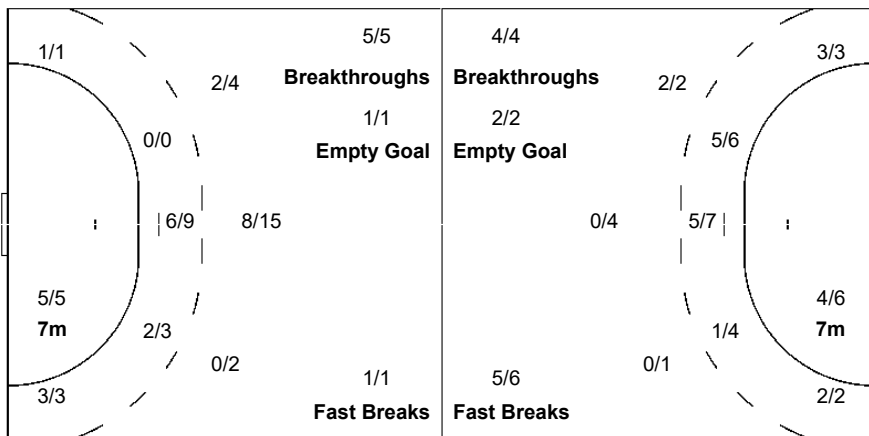

Shots Distribution

Players

Goals / Shots

Player	Goals	Shots	Blocked
1 PEREZ de VARGAS M.	0	0	0
3 GURBINDO MARTINEZ	0	0	0
5 MAQUEDA PENO J	0	1	1
6 FERNANDEZ PEREZ A	1	1	0
9 ENTRERRIOS RODRIG.	2	3	0
10 DUJSHEBAEV DOVICH.	0	1	1
11 SARMIENTO MELIAN D	1	1	0
12 CORRALES RODAL R	0	0	0
13 AGUINALDE AQUIZU	0	0	0
17 FIGUERAS TREJO A	1	1	0
27 GARCIA ROBLEDO A	0	1	1
28 GOMEZ ABELLO A	3	3	0
30 GUARDIOLA VILLAPL.	0	0	0
51 SANCHEZ-MIGALLON .	0	1	1

Team Goals / Shots

7/8	1/2	2/5
3/6	1/1	4/6
7/8	1/1	8/8

4-Blocked

Offence

Goalkeepers Saves / Shots

0/4	0/8
1/4	1/2
2/9	1/8

1 PEREZ de VARGAS M.

0/1	0/6
1/4	1/2
2/8	1/5