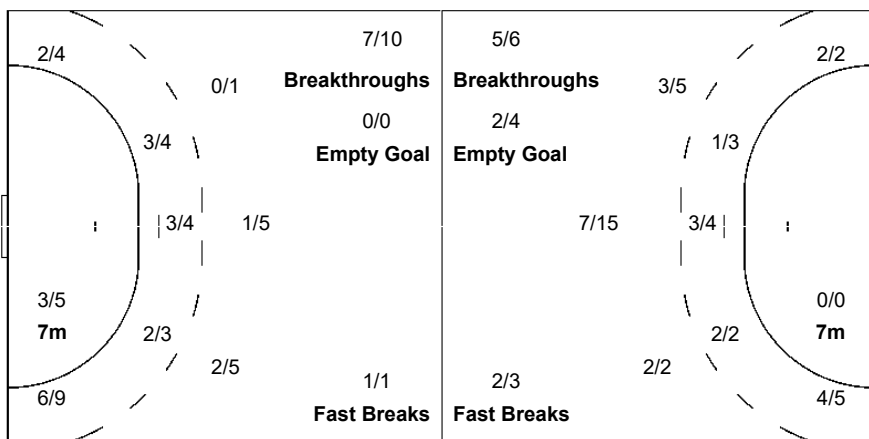

Match Team Statistics

チームの試合統計 / Statistiques du match par équipe

Match 30

DEN 30 - 33 SWE

(13 - 17) (17 - 16)

Referees: SCHULZE R / TONNIES T (GER)

DEN - Denmark

Shots Distribution

Players

Goals / Shots

1 LANDIN N	4 LANDIN M	7 JAKOBSEN E	15 SAUGSTRUP M	17 SVAN L	20 MOELLER K	21 MOELLGAARD H
		2/2				
		0/1	2/2			
		1/1	1/1			
		2-Post		1-Post		

22 MENSAH M	23 TOFT HANSEN H	24 HANSEN M	25 OLSEN M	26 HANSEN J	32 HOLM J	33 GIDSEL M
		1/3				
0/1	0/3			0/1	1/1	0/1
1/1	1/1	2/3		1/2		1/1
		0/1		1/1	1/1	2/2
		1-Missed			1-Missed	

Team

Goals / Shots

3/5	0/2	3/4
4/7	0/1	6/11
6/7	5/6	3/3

2-Missed 3-Post

Offence

Defence

Goalkeepers

Saves / Shots

0/3	1/1	0/3
2/8	1/2	0/4
1/11	2/2	0/6

1 LANDIN N

0/2		0/3
2/6	1/1	0/1
1/6	1/1	0/4

20 MOELLER K

0/1	1/1	
0/2		0/3
0/5	1/1	0/1