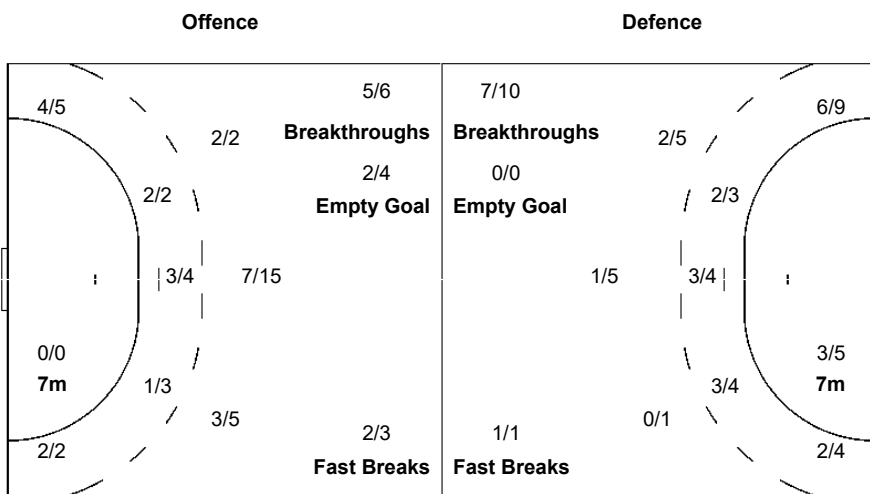

Match Team Statistics

チームの試合統計 / Statistiques du match par équipe

Match 30

DEN 30 - 33 SWE
(13 - 17) (17 - 16)

Referees: SCHULZE R / TONNIES T (GER)

SWE - Sweden

Shots Distribution

Players

Goals / Shots

2 CARLSBOGARD J	5 DARJ M	10 EKBERG N	11 PETERSSON D	12 PALICKA A	15 WANNE H	16 AGGEFORS M
1/1	1/1	0/1	2/2		1/1	
2/2	1/1	1/1				
0/1	1/1	1/1	1/1		1/1	
3-Blocked	1-Missed	1-Missed	1-Blocked	1-Missed		
18 PETERSSON F	19 CLAAR F	22 PELLAS L	23 LAGERGREN A	24 GOTTFRIDSSON J	27 SUNNEFELDT O	33 SANDELL L
	0/1	1/1				1/1
	1/2	1/1	2/2			1/1
	3/3		2/2	1/1		1/1
	2-Post		1-Post	1-Blocked		0/1
						2/2

Team
Goals / Shots

3/3	0/1	3/3
6/8	1/2	4/4
10/11	0/2	6/6
3-Missed	3-Post	5-Blocked

Goalkeepers
Saves / Shots

2/5	2/2	1/4
3/7	1/1	5/11
1/7	1/6	0/3

12 PALICKA A

2/4	2/2	0/3
2/2		4/10
0/4	0/4	0/1

16 AGGEFORS M

0/1		1/1
1/5	1/1	1/1
1/3	1/2	0/2

Legend:

%	Efficiency	2Min	2-Minute Suspensions	6m	6 metre Shots	7m	7-metre Shots	9m	9-metre Shots
AS	Assists	BC	Blue Cards	BS	Blocked Shots	BT	Breakthroughs	D	Direct Red Card
EG	Empty Goal	FB	Fast Breaks	G/S	Goals/Shots	N/A	Not Applicable	No.	Uniform Number
RC	Red Cards	S/S	Saves/Shots	ST	Steals	TO	Turnover	TP	Time Played
Wing	Wing Shots	X	Red Card After 3rd 2-Minute Suspension	YC	Yellow Cards