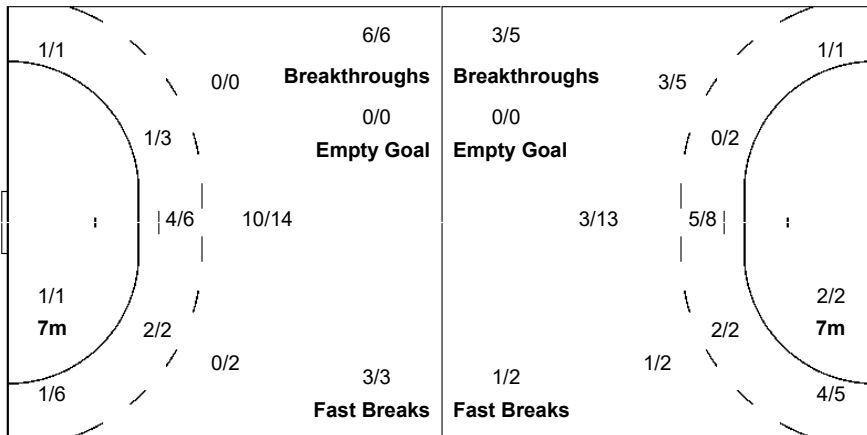

Match Team Statistics

チームの試合統計 / Statistiques du match par équipe

Match 29

GER 29 - 25 BRA
(16 - 12) (13 - 13)

Referees: HORACEK V / NOVOTNY J (CZE)

GER - Germany

Shots Distribution

Players

Goals / Shots

1 BITTER J	3 GENSHEIMER U	4 GOLLA J	6 LEMKE F	13 PEKELER H	15 KNORR J	17 WEINHOLD S
	0/1			0/1	1/1	1/1
	1/1				2/2	
	1/1	1/2			1/1	2/3
		0/1	1/1			3/3
						1/2
						1/1
	1-Missed 2-Post				1-Missed 1-Post	
20 WEBER P	25 HAEFNER K	33 WOLFF A	35 KUEHN J	48 KOHLBACHER J	73 KASTENING T	95 DRUX P
0/1	1/1	2/2	1/1			1/1
0/1						1/1
			1/1			
					1/2	1/1
						1-Missed

Team

Goals / Shots

3/5	2/3	4/4
1/2		4/4
7/7	3/5	5/8

3-Missed 3-Post

Offence

Goalkeepers

Saves / Shots

1/4		1/5
2/4	3/3	3/6
0/7	2/3	3/8

1 BITTER J

1/3		1/5
2/2	2/2	2/4
0/7	2/2	2/7

33 WOLFF A

0/1		
0/2	1/1	1/2
	0/1	1/1