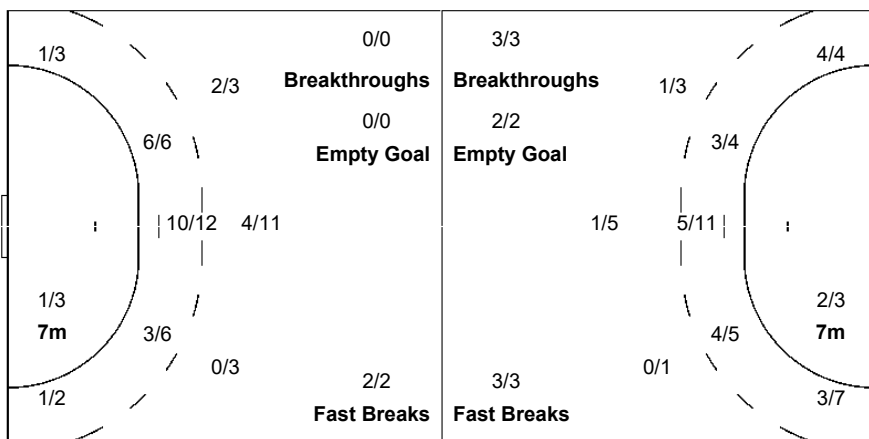

Match Team Statistics

チームの試合統計 / Statistiques du match par équipe

Match 25

POR 30 - 31 JPN

(14 - 16) (16 - 15)

Referees: BRUNNER A / SALAH M (SUI)

POR - Portugal

Shots Distribution

Players

Goals / Shots

5 DUARTE G	8 ITURRIZA V	9 FERRAZ J	10 MARTINS M	14 SILVA R	15 SALINA D	16 GOMES H
		1/1 0/2 1/1			1/1	
	0/1 1/1			0/1 1/1		
		1/1		1/1		
		1-Missed	1-Blocked	1-Post	2-Missed 1-Post	1-Post

22 BORGES A	23 BRANQUINHO D	25 AREIA A	27 GOMES A	41 CAPDEVILLE G	82 FRADE L	88 MAGALHAES F
	0/1	1/1	2/2		1/1	
	1/1					1/2
1/1		0/1 1/1 1/1	1/1 0/1 1/1		2/2	
	1/1	1-Missed 1-Post	1-Post			

Team Goals / Shots

5/6	1/3	6/8
1/1	0/2	2/4
4/5	1/2	10/10
4-Missed	5-Post	1-Blocked

Offence

Goalkeepers Saves / Shots

2/7	2/4	1/4
0/1	2/3	1/3
0/4	2/5	1/11

16 GOMES H

2/7	2/4	1/4
0/1	2/2	1/3
0/4	2/4	1/11

41 CAPDEVILLE G