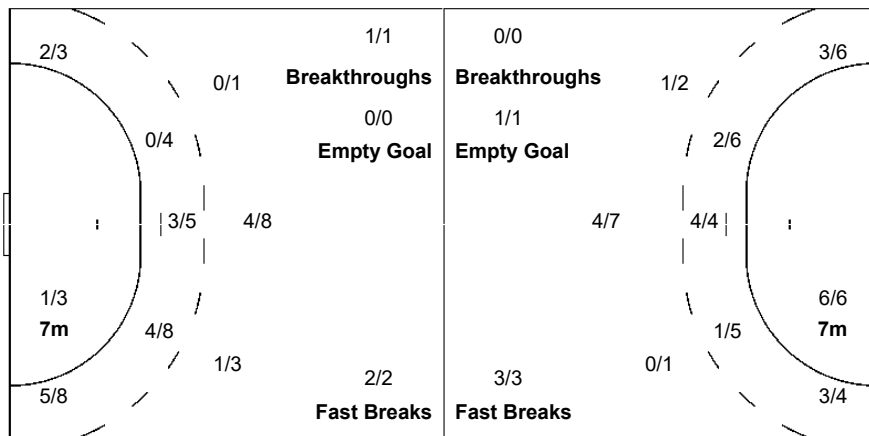

Shots Distribution

Players

Goals / Shots

5 SAGOSEN S	8 MYRHOL B	10 FREDRIKSEN M	11 OEVERBY P	12 SAEVERAAS K	15 TOENNESEN KR	17 JOENDAL M
1/2	0/1					2/3
1/3			0/1	0/1	1/1	0/1
1/2		4/5	1/2	0/1	1/1	1/1

1-Missed 1-Post

19 BJOERNSEN K	21 GULLERUD M	24 O'SULLIVAN C	27 REINKIND H	30 BERGERUD T	44 GULLIKSEN K	77 ABELVIK ROED M
1/1	1/1	0/1				
		1/1				
1/1	1/2	0/1	1/1			1/1

1-Missed 2-Post

Team Goals / Shots

2/3	2/3	2/4
1/5	0/1	1/1
5/8	0/2	10/13

2-Missed 4-Post

Offence

Defence

Goalkeepers Saves / Shots

1/7	2/2	0/3
1/1	0/1	
5/12	2/4	1/10

12 SAEVERAAS K		
1/3		0/3
1/1		
1/3	2/2	0/2

30 BERGERUD T		
0/4	2/2	
4/9	0/2	1/8

Legend:		
%	Efficiency	2Min 2-Minute Suspensions
AS	Assists	6m 6 metre Shots
EG	Empty Goal	BS Blocked Shots
RC	Red Cards	G/S Goals/Shots
Wing	Wing Shots	ST Steals
		7m 7-metre Shots
		BT Breakthroughs
		N/A Not Applicable
		TO Turnover
		9m 9-metre Shots
		D Direct Red Card
		No. Uniform Number
		TP Time Played
		X Red Card After 3rd 2-Minute Suspension
		YC Yellow Cards