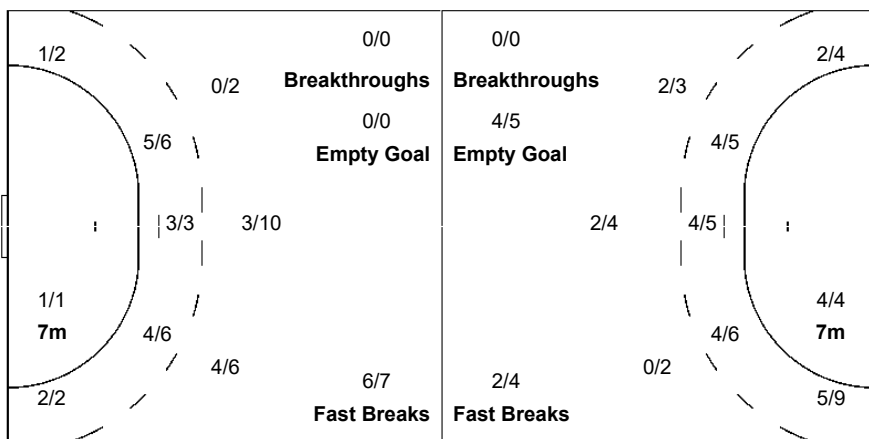

Match Team Statistics

チームの試合統計 / Statistiques du match par équipe

Match 15

JPN 29 - 33 EGY

(11 - 18) (18 - 15)

Referees: SCHULZE R / TONNIES T (GER)

JPN - Japan

Shots Distribution

Players

Goals / Shots

10 SUGIOKA N	12 IWASHITA Y	13 KASAHARA K	15 BAIG A	18 NARITA K	19 TOKUDA S	20 WATANABE J
0/1		0/1	0/1 0/1 0/1		1/1 4/4 2/3	4/4 1/1
			1-Missed		1-Missed 1-Blocked	

21 DOI RA	22 SAKAI M	25 MOTOKI H	31 YOSHINO T	33 AGARIE Y	38 MIZUMACHI K	43 YOSHIDA S
1/1 2/2		0/1	2/2 1/1 1/2	1/1 1/1 1/1	1/1	1/1
			1-Missed 1-Blocked	1-Blocked		

Team Goals / Shots

1/1	2/3
11/14	0/1 1/2
8/11	2/2 4/5
3-Missed	3-Blocked

Offence

Goalkeepers Saves / Shots

1/2	1/1	0/1
3/4	2/5	2/7
1/15	2/8	1/3

12 IWASHITA Y

1/1	1/1	0/1
2/3		1/4
1/14	1/4	1/3

22 SAKAI M

0/1		
1/1	2/3	1/2
0/1	1/3