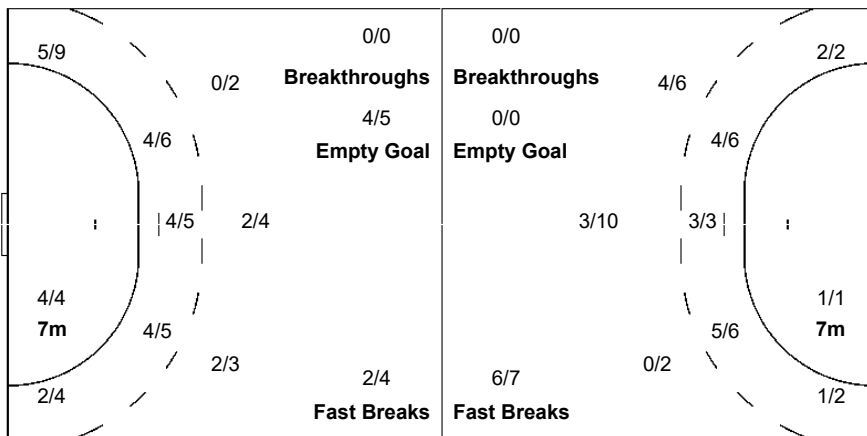

Match Team Statistics

チームの試合統計 / Statistiques du match par équipe

Match 15

JPN 29 - 33 EGY
(11 - 18) (18 - 15)

Referees: SCHULZE R / TONNIES T (GER)

EGY - Egypt

Shots Distribution

Players

Goals / Shots

5 OMAR Y	15 MOHAMED A	24 ELMASRY I	25 NAWAR W	31 ELWAKIL O	39 ELDERAA Y	42 KADDAH H
				0/1		
2/2			1/1	2/2	0/1	0/1
3/3	3/3	0/1		2/2	1/1	0/1
	1-Post			1-Missed	1-Missed	
45 ELDERAA S	66 ELAHMAR A	88 HENDAWY K	89 SHEBIB M	90 MOHAMED A	91 SANAD M	96 ELTAYAR M
	1/1			1/1	0/1	
0/1	0/1		1/1			
	3/3		1/1	1/1	1/1	
	3/3				0/1	
	1-Post			1-Blocked		

Team

Goals / Shots

1/2	0/1	1/1
1/4	3/5	5/7
14/15	6/8	2/3
2-Missed	2-Post	1-Blocked

Offence

Defence

Goalkeepers

Saves / Shots

0/1		1/3
3/14	1/1	1/2
3/11	0/2	1/5

88 HENDAWY K

96 ELTAYAR M

0/1		1/3
3/14	1/1	1/2
3/11	0/2	1/5

Legend:		
%	Efficiency	
AS	Assists	
EG	Empty Goal	
RC	Red Cards	
Wing	Wing Shots	
2Min	2-Minute Suspensions	
BC	Blue Cards	
FB	Fast Breaks	
S/S	Saves/Shots	
X	Red Card After 3rd 2-Minute Suspension	
6m	6 metre Shots	
BS	Blocked Shots	
G/S	Goals/Shots	
ST	Steals	
YC	Yellow Cards	
7m	7-metre Shots	
BT	Breakthroughs	
N/A	Not Applicable	
TO	Turnover	
9m	9-metre Shots	
D	Direct Red Card	
No.	Uniform Number	
TP	Time Played