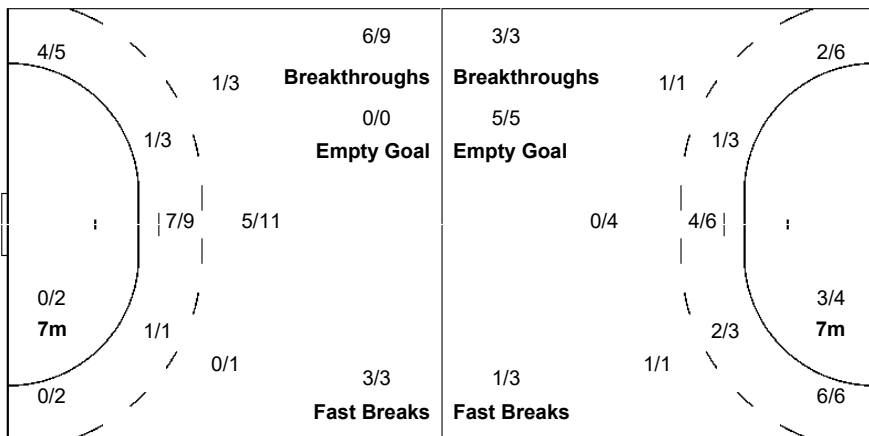

Match Team Statistics

チームの試合統計 / Statistiques du match par équipe

Match 14

SWE 29 - 28 POR

(14 - 14) (15 - 14)

Referees: RALUY LOPEZ O / SABROSO RAMIREZ A (ESP)

POR - Portugal

Shots Distribution

Players

Goals / Shots

4 PORTELA P	5 DUARTE G	9 FERRAZ J	10 MARTINS M	14 SILVA R	15 SALINA D	16 GOMES H
0/1		0/1	0/1	0/1	1/1	
1/1		2/2	1/1	1/1	1/2	
1/1		2/2	1/1	1/1		
		1-Missed		3-Blocked 1-Missed		

22 BORGES A	23 BRANQUINHO D	25 AREIA A	27 GOMES A	41 CAPDEVILLE G	82 FRADE L	88 MAGALHAES F
1/1		1/1	1/1		2/2	0/1
1/3	3/3	0/1	2/2		1/1	0/1
1/1			0/1		0/1	
1-Missed 1-Post	1-Post		1-Missed			

Team Goals / Shots

1/1	1/2	5/7
3/4	0/2	4/6
3/4	5/8	6/6
4-Missed	2-Post	3-Blocked

Offence

Defence

Goalkeepers Saves / Shots

1/4	0/4
1/4	2/5
1/4	2/7

16 GOMES H

	0/1
0/1	0/3

41 CAPDEVILLE G

1/4	0/3
1/4	2/5
1/3	2/5

Legend:			
%	Efficiency	2Min	2-Minute Suspensions
AS	Assists	BC	Blue Cards
EG	Empty Goal	FB	Fast Breaks
RC	Red Cards	S/S	Saves/Shots
Wing	Wing Shots	X	Red Card After 3rd 2-Minute Suspension
6m	6 metre Shots	BS	Blocked Shots
G/S	Goals/Shots	ST	Steals
7m	7-metre Shots	YC	Yellow Cards
BT	Breakthroughs		
N/A	Not Applicable		
TO	Turnover		
9m	9-metre Shots		
D	Direct Red Card		
No.	Uniform Number		
TP	Time Played