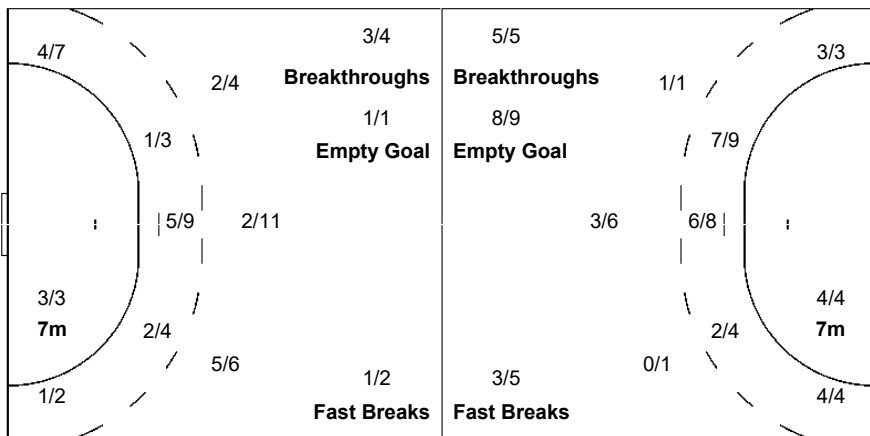

Team

Goals / Shots

1/2	1/1	2/3
4/6	0/4	6/7
7/10	2/4	7/11
5-Post	3-Blocked	

Offence

Defence

Goalkeepers

Saves / Shots

2/7		0/1
2/3	2/9	3/14
0/8	1/7	0/8

12 IWASHITA Y

2/4		0/1
0/1	1/3	2/6
0/5	1/3	0/3

22 SAKAI M

0/3		
2/2	1/1	1/7
0/3	0/2	0/5

Legend:	% Efficiency	2Min 2-Minute Suspensions	6m 6 metre Shots	7m 7-metre Shots	9m 9-metre Shots
AS Assists	BC Blue Cards	BS Blocked Shots	BT Breakthroughs	D Direct Red Card	No. Uniform Number
EG Empty Goal	FB Fast Breaks	G/S Goals/Shots	N/A Not Applicable	TO Turnover	TP Time Played
RC Red Cards	S/S Saves/Shots	ST Steals			
Wing Wing Shots	X Red Card After 3rd 2-Minute Suspension	YC Yellow Cards			