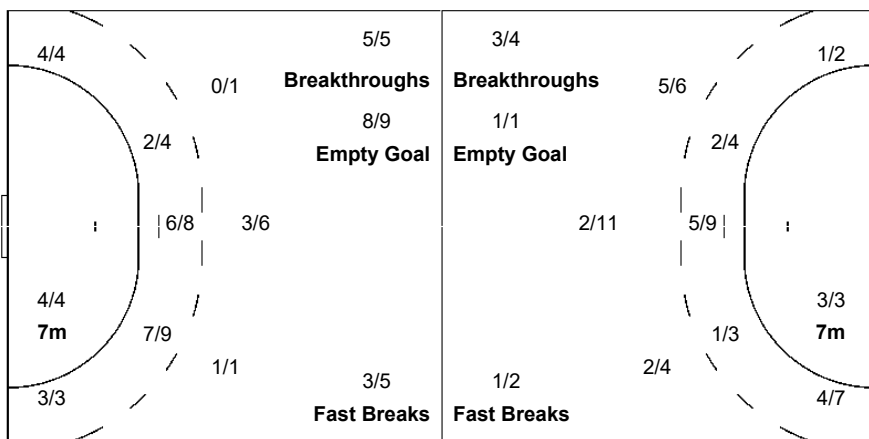

Match Team Statistics

チームの試合統計 / Statistiques du match par équipe

Match 6

DEN 47 - 30 JPN

(25 - 14) (22 - 16)

Referees: SCHULZE R / TONNIES T (GER)

DEN - Denmark

Shots Distribution

Players

Goals / Shots

1 LANDIN N	4 LANDIN M	15 SAUGSTRUP M	17 SVAN L	20 MOELLER K	21 MOELLGAARD H	22 MENSAH M
	1/1	1/1				
		1/1	2/2	1/1	1/1	1/1
	1/1	2/2	1/1			
		2/2				
		1/2				
		2/2				
				1-Missed		1-Missed

23 TOFT HANSEN H	24 HANSEN M	25 OLSEN M	26 HANSEN J	28 ANDERSSON L	32 HOLM J	33 GIDSEL M
	1/2			0/1	1/1	1/1
0/1				0/1	0/1	1/2
1/1	1/1		2/2	1/1	1/2	1/2
	1/1		1/1	1/1	3/3	1/1
	2/2			2/2	2/2	3/5
					2/2	
		1-Blocked				

Team

Goals / Shots

5/7		1/1
1/3	7/9	11/14
8/8	6/7	8/8
2-Missed		1-Blocked

Offence

Defence

Goalkeepers

Saves / Shots

1/2	0/1	1/3
2/6	4/4	1/7
3/10	2/4	4/11

1 LANDIN N

0/1	0/1	1/2
1/2	1/1	1/5
2/5	1/1	2/5

20 MOELLER K

1/1		0/1
1/4	3/3	0/2
1/5	1/2	2/6