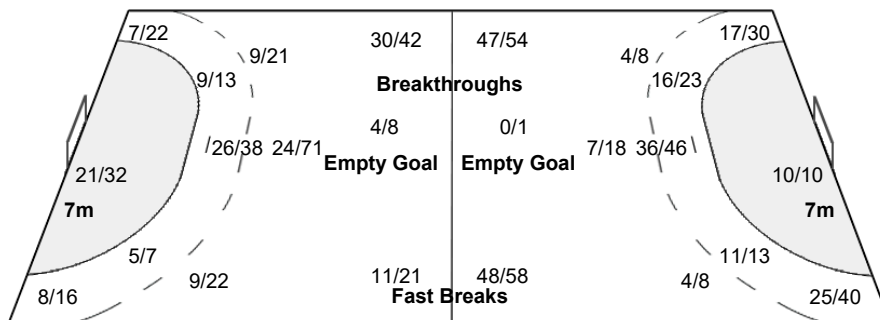

27th Men's World Championship 2021 Egypt

Cumulative Statistics

KOR - South Korea After 6 matches

Shots Distribution

Players

Goals / Shots

8 KIM H 1/1 2/3 2/2 1-Missed	10 YU C 0/1 6/6 1/1 5/5 1-Missed 1-Post 1-Blocked	13 LEE J 1/3 0/1 0/1 1/1 2/2 1-Blocked	19 BAEK S	21 LEE S 2/2 0/1 1/1 2/2 0/2 0/2 1-Missed	22 LEE B 3/3 1/2 4/4 1/4 0/2 1/3 5-Missed 1-Post 5-Blocked	23 JEON Y 1/1 1/1 0/1 0/2 1-Missed 5-Blocked
24 KIM M 0/2 1/2 4/5 2/2 3/7 3-Post 1-Blocked	26 KIM J 5/6 3/4 1/4 2/6 0/1 4/5 3-Missed 3-Post 8-Blocked	27 YU M 0/1 0/1 1/1 2/3 1-Missed 1-Post 1-Blocked	28 KIM J 2/3 0/1 2/2 1/2 0/1 2/4 7-Missed 2-Blocked	32 JO D 0/1 4/7 1-Missed	33 KIM J 1/1 3/3 1-Post 2-Blocked	34 KIM Y 1/2 0/1 1/1 1-Post
77 LEE C 1/1 1-Missed	83 KANG J 1/1 1/1 1/1 1-Post	87 KIM J 0/1 0/1 1/1 2/4 0/1 6/7 4/5 6/7	88 JANG J	97 KIM T 0/1 1/1 2/2 1/2 6/7 4/4 1/1 6/7 2-Post 1-Blocked	98 AN J	

Team Goals / Shots

14/20	7/17	11/14
13/27	0/8	10/24
47/66	16/19	48/62

21-Missed 13-Post 26-Blocked

Offence

Goalkeepers Saves / Shots

8/41	5/19	6/31
12/31	1/2	12/26
7/53	1/15	4/63

77 LEE C

4/24	3/10	5/25
11/24	1/2	9/21
5/37	1/9	2/40

88 JANG J

1/9	1/4	0/3
0/4		1/3
0/4	0/3	1/12

98 AN J

3/8	1/4	0/2
1/3		1/1
2/12	0/3	1/11

Legend:	% Efficiency	2Min 2-Minute Suspensions	6m 6-metre Shots	7m 7-metre Shots	9m 9-metre Shots
AS Assists	BC Blue Cards	BS Blocked Shots	BT Breakthroughs	EG Empty Goal	No. Uniform Number
FB Fast Breaks	G/S Goals/Shots	MP Matches Played	N/A Not Applicable	ST Steals	TO Turnovers
PR Preliminary Round	RC Red Cards	S/S Saves/Shots			
TP Time Played	Wing Wing Shots	YC Yellow Cards