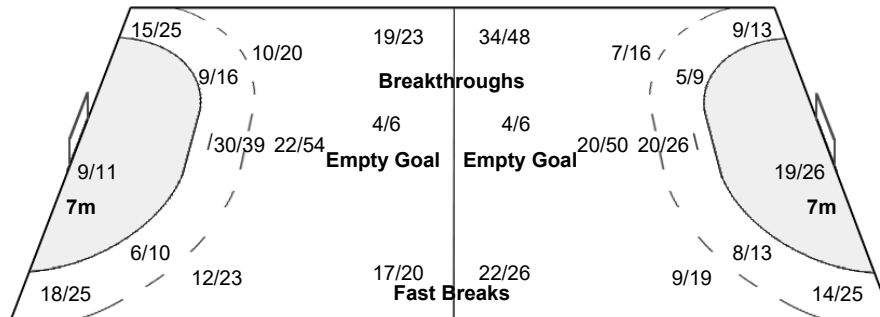

27th Men's World Championship 2021

Egypt

Cumulative Statistics

BLR - Belarus
After 6 matches

Shots Distribution

Players

Goals / Shots

1 MATSKEVICH I	2 LUKASHEVICH A	3 KULESH U	7 KULAK A	8 RUDZ A	9 ASTRASHAPKIN A	17 KRYVENKA U
		4/5 1/1 5/5	2/2 3/3	0/1	3/4 2/2 1/1	1/1
		1/3 1/2 1/4	2/6 2/2	1/1	5/7 3/5	
		3/3 0/1 4/6	4/4 1/2 4/4		3/4 2/2 0/1	
		7-Missed 2-Post	2-Blocked 1-Missed	1-Blocked	1-Missed	1-Blocked
20 KISHOU A	23 YURYNOK A	25 DUDA P	33 MAROZ I	42 USHAL A	43 SELVIASIUK A	47 PADSHYVALAU A
	0/1 1/2 3/4				2/2 2/2	
	1/1 3/4				0/2	1/1 2/3
	4/4 5/5		1/1		1/1	1/2
	3-Missed 1-Post		1-Missed		2-Missed	1-Missed
50 KARALEK A	55 VAILUPAU M	62 SAMOILA K	74 BOKHAN V	95 GAYDUCHENKO V	98 ALIOKHIN M	
2/4 3/4 2/2	7/8 1/1 1/2	1/1	1/1	1/2 1/2		
0/1 1/3 1/1	4/7 1/1 0/1	4/5	1/1	5/6 0/1 2/3	1/1	1/2
6/6 4/4 8/9	12/12 4/4 5/6	1/2 0/1 1/1	0/1 1/1	1/5 1/1		
5-Missed 1-Post	3-Missed 3-Post	1-Blocked		2-Missed	3-Blocked 1-Missed	

Team

Goals / Shots

19/26	12/14	19/23
25/39	6/10	13/25
34/41	12/15	31/37

27-Missed 7-Post 8-Blocked

Offence

Defence

Goalkeepers

Saves / Shots

5/25	4/14	4/24
7/24	7/8	6/20
8/37	4/25	18/58

1 MATSKEVICH I

20 KISHOU A
0/3 0/1 0/3
1/4 2/4
1/1 1/4 0/12

33 MAROZ I
5/21 4/13 4/21
6/20 7/8 4/14
5/32 2/18 18/46

Legend:	% Efficiency	2Min 2-Minute Suspensions	6m 6-metre Shots	7m 7-metre Shots	9m 9-metre Shots
AS Assists	BC Blue Cards	BS Blocked Shots	BT Breakthroughs	EG Empty Goal	No. Uniform Number
FB Fast Breaks	G/S Goals/Shots	MP Matches Played	N/A Not Applicable	ST Steals	TO Turnovers
PR Preliminary Round	RC Red Cards	S/S Saves/Shots	YC Yellow Cards		
TP Time Played	Wing Wing Shots