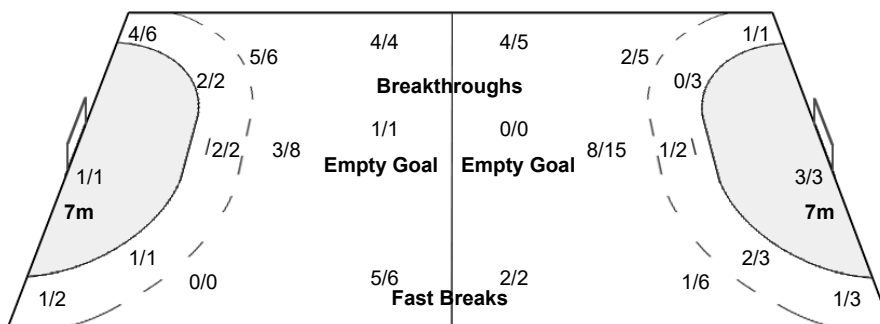

27th Men's World Championship 2021 Egypt

Main Round - Group II

Match Team Statistics

Match No: 81

MON 25 JAN 2021

16:30

Cairo Stadium Sports Hall

BRN 25 - 29 JPN

(12 - 19) (13 - 10)

Referees: BONAVENTURA Charlotte (FRA) / BONAVENTURA Julie (FRA)

JPN - Japan

Shots Distribution

Players

Goals / Shots

12 IWASHITA Y	13 KASAHARA K	14 KITAZUME A	18 NARITA K	20 WATANABE J	21 DOI R	22 SAKAI M
			1/1	2/2	1/1	
			1/2	1/1	1/1	
				2/2	0/1	1/1
					2-Missed	
25 MOTOKI H	27 TAMAKAWA H	31 YOSHINO T	33 AGARIE Y	36 DEMURA N	38 MIZUMACHI K	40 TAKANO S
1/2	1/2	1/2			1/1	
		2/2				
1/1	2/3	2/2	1/1	3/3		
		2/2		1/2		
			1-Missed			
41 TOKUDA R	43 YOSHIDA S					
	2/2					

Team

Goals / Shots

5/6	1/2	4/5
3/3		2/3
5/5	2/3	7/9

3-Missed

Offence

Defence

Goalkeepers

Saves / Shots

0/3	3/5	2/2
4/7		1/3
2/10	2/5	1/5

12 IWASHITA Y		
0/2	2/4	2/2
4/7		1/3
2/9	2/4	1/4

22 SAKAI M		
0/1	1/1	
0/1	0/1	0/1

Legend:	% Efficiency	2Min 2-Minute Suspensions	6m 6 metre Shots	7m 7-metre Shots	9m 9-metre Shots
AS Assists	BC Blue Cards	BS Blocked Shots	BT Breakthroughs	D Direct Red Card	No. Uniform Number
EG Empty Goal	FB Fast Breaks	G/S Goals/Shots	N/A Not Applicable	No. Uniform Number	TP Time Played
RC Red Cards	S/S Saves/Shots	ST Steals	TO Turnover		
Wing Wing Shots	X Red Card After 3rd 2-Minute Suspension	YC Yellow Cards