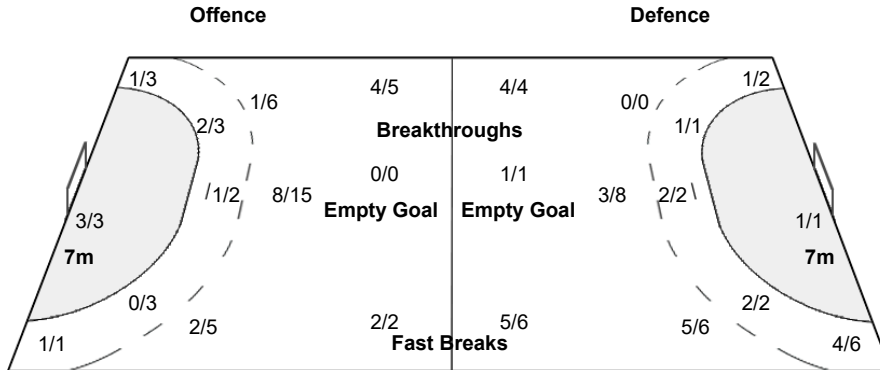

27th Men's World Championship 2021 Egypt

Main Round - Group II

Match Team Statistics

Match No: 81

MON 25 JAN 2021

16:30

Cairo Stadium Sports Hall

BRN 25 - 29 JPN

(12 - 19) (13 - 10)

Referees: BONAVENTURA Charlotte (FRA) / BONAVENTURA Julie (FRA)

BRN - Bahrain

Shots Distribution

Players

Goals / Shots

7 MERZA A	9 ALSAMAHJI H	14 QAMBAR Q	15 ABDULREDHA M	18 FADHUL A	19 MERZA M	21 A.HUSAIN M
1/1				1/2	1/1	
1/1			0/1	1/2	0/1	
1-Missed 1-Post					1-Post	

25 ALSHUWAIKH Q	66 MAHFOODH K	77 ALSALATNA J	78 SALMAN A	88 ALFARDAN H	89 SAAD M	93 AHMED M
	0/1	0/1		1/1	0/1	1/1
	1/2		1/1	1/1		0/2
	1/2		1/1	1/2		0/1
	1-Post	1-Blocked				2/2
						0/1
						2/2

98 HABIB M	99 ALSAYYAD H
	1/2
1/1	1/1
	2/2
	1/1
	3-Blocked

Team Goals / Shots		
3/3	2/5	0/2
3/7		2/3
8/10	3/5	4/5
1-Missed	3-Post	4-Blocked

Goalkeepers Saves / Shots		
1/6	1/2	1/5
0/3		1/3
0/5	1/3	2/9

21 A.HUSAIN M		
0/1	0/1	1/4
0/2		1/1
0/3		0/6

25 ALSHUWAIKH Q		
1/5	1/1	0/1
0/1		0/2
0/2	1/2	2/3