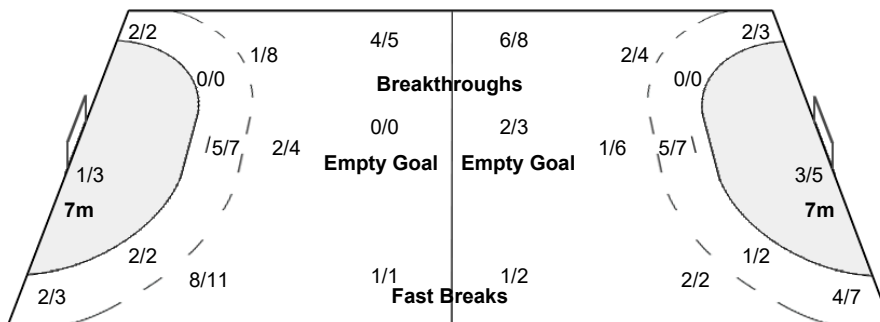

27th Men's World Championship 2021 Egypt

Preliminary Round - Group C

Match Team Statistics

Match No: 47

TUE 19 JAN 2021

16:30

Borg El Arab Sports Hall

JPN 30 - 29 ANG

(16 - 12) (14 - 17)

Referees: KRICHEN Samir (TUN) / MAKHLOUF Samir (TUN)

ANG - Angola

Shots Distribution

Players

Goals / Shots

3 AGUIAR J 1/1 1/1	4 TECA G 1/1 1/1 2/2 1-Missed	5 HEBO R	7 LOPES C	8 PASCOAL O	9 MANECO A 0/1 1/1	10 NASCIMENTO M 1/1 1/1 1/1 1/1 1-Missed
11 COUVEIRO F 1/1 0/2 1-Missed	13 TATI M 1/2 1/1 1/2 0/1 0/1 3/3	14 CHICOLA C 1/1	15 PANZO M 1/1	16 MUACHISSENGUE G	17 ABREU E 1/1	20 GOUVEIA C
22 ANTONIO E 1/3 1/1 1/1 2-Post 1-Blocked	79 FERREIRA E 1/1 0/2 1/2 1/1 1/1					

Team Goals / Shots

4/5	0/1	2/4
5/9	2/3	2/2
4/5	2/2	8/10

3-Missed 2-Post 1-Blocked

Offence

Goalkeepers Saves / Shots

0/1	1/3	0/2
4/9		1/3
2/6	1/6	4/13

16 MUACHISSENGUE G

0/1	1/2	0/1
1/4		
2/3	0/2	2/7

20 GOUVEIA C

	0/1	0/1
3/5		1/3
0/3	1/2	2/6

Legend:

%	Efficiency	2Min	2-Minute Suspensions	6m	6 metre Shots	7m	7-metre Shots	9m	9-metre Shots
AS	Assists	BC	Blue Cards	BS	Blocked Shots	BT	Breakthroughs	D	Direct Red Card
EG	Empty Goal	FB	Fast Breaks	G/S	Goals/Shots	N/A	Not Applicable	No.	Uniform Number
RC	Red Cards	S/S	Saves/Shots	ST	Steals	TO	Turnover	TP	Time Played
Wing	Wing Shots	X	Red Card After 3rd 2-Minute Suspension	YC	Yellow Cards