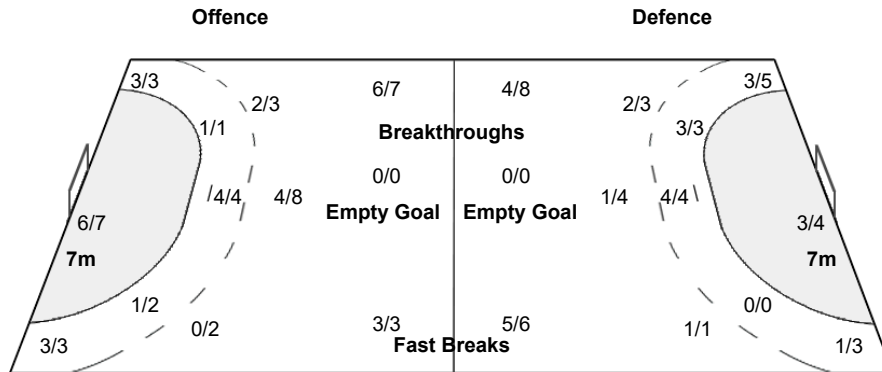

27th Men's World Championship 2021 Egypt

Preliminary Round - Group D

Match Team Statistics

Match No: 41

TUE 19 JAN 2021

19:00

Cairo Stadium Sports Hall

BRN 34 - 27 COD

(14 - 12) (20 - 15)

Referees: JORUM Lars (NOR) / KLEVEN Havard (NOR)

BRN - Bahrain

Shots Distribution

Players

Goals / Shots

3 EID A	7 MERZA A	9 ALSAMAHJI H	14 QAMBAR Q	15 ABDULREDHA M	18 FADHUL A	19 MERZA M
1/1 2/2	1/1 2/2	1/1			1/1 1/1	1/1 1/1
1-Blocked						

21 A.HUSAIN M	25 ALSHUWAIKH Q	50 ALMAQABI A	66 MAHFOODH K	77 ALSALATNA J	78 SALMAN A	89 SAAD M
			3/3 1/1		0/1 1/1	1/1 2/2
			1-Post			

93 AHMED M	99 ALSAYYAD H
1/1 0/1 3/3	1/1 0/1 6/6
1-Post	3-Blocked

Team		
Goals / Shots		
1/1	3/4	2/2
2/4		1/2
16/16	2/2	7/7
2-Post		4-Blocked

Goalkeepers		
Saves / Shots		
4/10	1/1	2/4
0/6	1/2	2/2
	2/6	1/9

21 A.HUSAIN M
1/1 4/10 0/5
2/4 2/2 1/9

25 ALSHUWAIKH Q