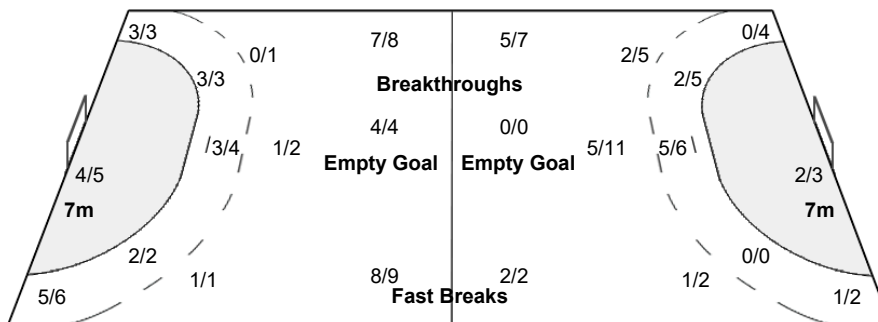

27th Men's World Championship 2021 Egypt

Preliminary Round - Group G

Match Team Statistics

Match No: 18

SAT 16 JAN 2021

21:30

Cairo Stadium Sports Hall

CHI 26 - 41 SWE

(16 - 20) (10 - 21)

Referees: BRUNNER Arthur (SUI) / SALAH Morad (SUI)

SWE - Sweden

Shots Distribution

Players

Goals / Shots

2 CARLSBOGARD J	5 DARJ M	8 JONSSON A	11 PETTERSSON D	12 PALICKA A	15 WANNE H	16 AGGEFORS M
1/1	1/1	1/1	1/1 2/2	1/1 1/1	0/1	
1/1	1/1	1/1	1/1	1/1		
1-Missed						
18 PETTERSSON F	19 CLAAR F	22 PELLAS L	24 GOTTFRIDSSON J	26 PERSSON L	27 SUNNEFELDT O	28 EDVARDSSON J
0/1	1/1	1/1 3/3	1/1	1/1	0/1	
	1/1	0/1 2/2	1/1	2/2		
		1/1 2/2				
		1-Post		1-Post		
33 SANDELL L	62 CHRINTZ V					
1/1	1/1					
1/1	1/1	2/2				

Team Goals / Shots

1/2	5/5	5/5
4/6	1/1	0/1
10/10	6/6	9/9

1-Missed 2-Post

Offence

Defence

Goalkeepers Saves / Shots

0/1	2/4	1/2
4/7	3/3	2/2
2/10	2/4	0/9

12 PALICKA A

	1/1	1/2
2/2	2/2	
1/4	2/4	0/3

16 AGGEFORS M

0/1	1/3	
2/5	1/1	2/2
1/6		0/5

Legend:	% Efficiency	2Min 2-Minute Suspensions	6m 6 metre Shots	7m 7-metre Shots	9m 9-metre Shots
AS Assists	BC Blue Cards	BS Blocked Shots	BT Breakthroughs	D Direct Red Card	No. Uniform Number
EG Empty Goal	FB Fast Breaks	G/S Goals/Shots	N/A Not Applicable	No. Uniform Number	TP Time Played
RC Red Cards	S/S Saves/Shots	ST Steals	TO Turnover		
Wing Wing Shots	X Red Card After 3rd 2-Minute Suspension	YC Yellow Cards