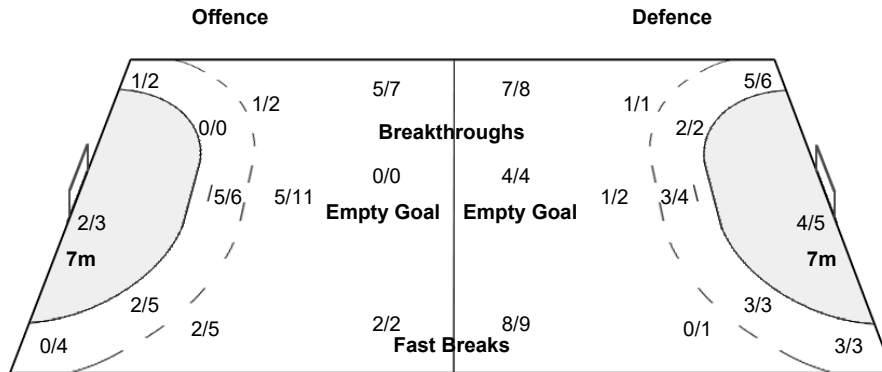

27th Men's World Championship 2021 Egypt

Preliminary Round - Group G

Match Team Statistics

Match No: 18

SAT 16 JAN 2021

21:30

Cairo Stadium Sports Hall

CHI 26 - 41 SWE

(16 - 20) (10 - 21)

Referees: BRUNNER Arthur (SUI) / SALAH Morad (SUI)

CHI - Chile

Shots Distribution

Players

Goals / Shots

1 BARRIENTOS F	2 CEBALLOS S	4 FEUCHTMANN E	7 REYES D	9 FRELIJJ J	10 FEUCHTMANN E	11 SALINAS E
0/1	0/1	1/2	0/1	0/1	0/1	0/1
1/1	0/1	1/2	0/1	1/1	2/2	1/1
	1-Missed	1-Blocked			2-Blocked	

12 GARCIA F	16 GONZALEZ V	17 SALINAS R	20 PAVEZ S	21 FEUCHTMANN H	23 CALLEJA B	29 ONETO M
		1/1	1/1			
		1/1	0/1			
		2/2	0/1	0/1		2/2
		1-Missed			1-Post	

30 AYALA D	77 DONOSO V
0/1	
0/1	
1/1	

Team

Goals / Shots

1/1	2/4	1/2
3/7	0/3	0/2
8/10	2/4	9/9

2-Missed 1-Post 3-Blocked

Goalkeepers

Saves / Shots

1/2	0/5	0/5
2/6	0/1	1/1
0/10	0/6	0/9

1 BARRIENTOS F

0/2	0/3
	0/2

12 GARCIA F

0/3	0/1
2/4	1/1
0/5	0/3

16 GONZALEZ V

1/2	0/1
0/2	0/1
0/4	0/3