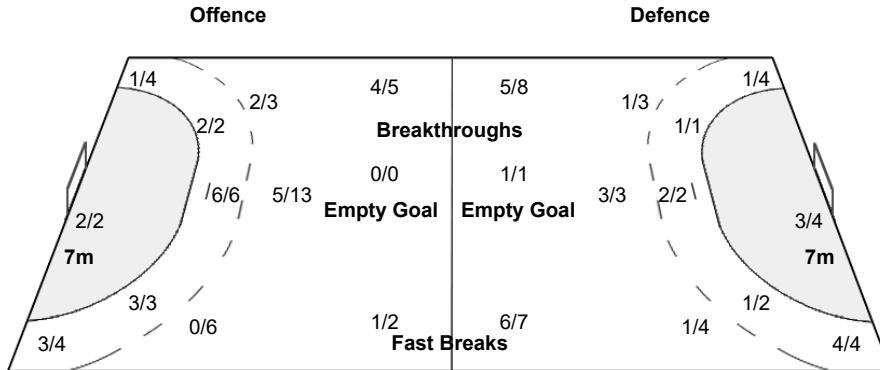

27th Men's World Championship 2021 Egypt

Preliminary Round - Group C

Match Team Statistics

Match No: 16

FRI 15 JAN 2021
19:00

Borg El Arab Sports Hall

CRO 29 - 29 JPN

(14 - 17) (15 - 12)

Referees: KRICHEN Samir (TUN) / MAKHLOUF Samir (TUN)

CRO - Croatia

Shots Distribution

Players

Goals / Shots

3 MARIC M	5 DUVNJAK D	12 PESIC I	13 HORVAT Z	17 SARAC J	26 STRLEK M	27 CUPIC I
1/1	1/1	1/1	1/1			1/1
4/4	1/2	1/1	0/1		1/2	1/1
1-Post	2-Missed	2-Blocked	1/1 1/1		1/1	1/1 1/2 0/1

28 MUSA Z	30 MAMIC M	31 SEBETIC L	33 CINDRIC L	34 BROZOVIC I	35 SUNJIC M	39 MANDIC D
			0/1			
	1/2		0/1	2/2		
		0/1	2/2	1/1		
	1-Missed	1-Missed	2-Post 2-Blocked			

51 MARTINOVIC I	53 SIPIC M
2/2	
1/1	

Team Goals / Shots		
4/5		2/2
4/7		3/4
7/7	3/4	6/10
4-Missed	3-Post	4-Blocked

Goalkeepers Saves / Shots		
0/4	1/2	1/3
0/3		2/3
2/13	0/2	3/8

12 PESIC I		
0/3	1/2	1/3
0/1		2/3
2/11	0/1	2/6

35 SUNJIC M		
0/1		
0/2		
0/2		1/2