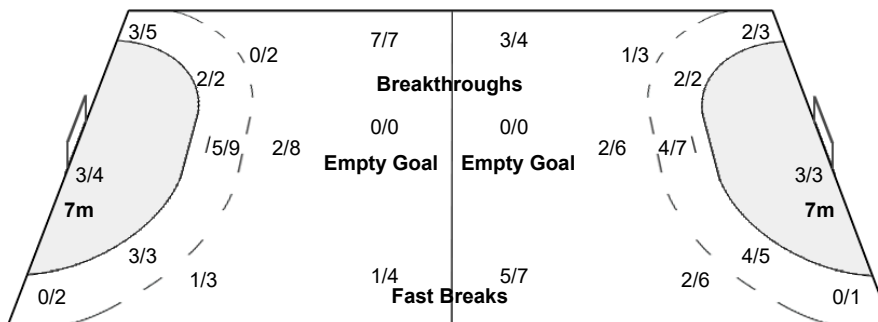

27th Men's World Championship 2021 Egypt

Preliminary Round - Group B

Match Team Statistics

Match No: 11

FRI 15 JAN 2021

19:00

New Capital Sports Hall

ESP 29 - 29 BRA

(16 - 13) (13 - 16)

Referees: PAVICEVIC Ivan (MNE) / RAZNATOVIC Milos (MNE)

BRA - Brazil

Shots Distribution

Players

Goals / Shots

1 SANTOS M	2 TEIXEIRA H	4 SILVA J	10 TOLEDO J	13 MORAES R	16 da ROSA R	19 CHIUFFA F
	1/1 0/1 1/1	0/1	3/3 0/1 0/1	0/1 1/1 1/1 1/2 2/2		0/1 0/1 1/1
25 TEIXEIRA V	30 PATRIANOVA A	33 DUTRA L	34 LUCIANO J	35 PONCIANO T	37 LANGARO H	77 HACKBARTH R
	0/1	0/1			0/3 2/3	1/1 1/1 2/2 2/2 3/3
		1-Blocked	1-Blocked		2-Post	1-Missed
89 ALMEIDA C	95 RODRIGUES G					
	1/1 1/1	1/1 2/3				

Team

Goals / Shots

4/10	2/2	2/2
2/5	0/2	0/2
6/8	4/4	9/11

1-Missed 2-Post 2-Blocked

Offence

Defence

Goalkeepers

Saves / Shots

0/1	0/2	2/4
1/1	2/2	2/3
4/12	0/3	2/14

1 SANTOS M	0/1	

16 da ROSA R	0/1	0/1	2/4
	1/1	1/1	2/3
	4/12	0/3	2/14

89 ALMEIDA C		

Legend:	% Efficiency	2Min 2-Minute Suspensions	6m 6 metre Shots	7m 7-metre Shots	9m 9-metre Shots
AS Assists	BC Blue Cards	BS Blocked Shots	BT Breakthroughs	D Direct Red Card	No. Uniform Number
EG Empty Goal	FB Fast Breaks	G/S Goals/Shots	N/A Not Applicable	No. Uniform Number	TP Time Played
RC Red Cards	S/S Saves/Shots	ST Steals	TO Turnover		
Wing Wing Shots	X Red Card After 3rd 2-Minute Suspension	YC Yellow Cards