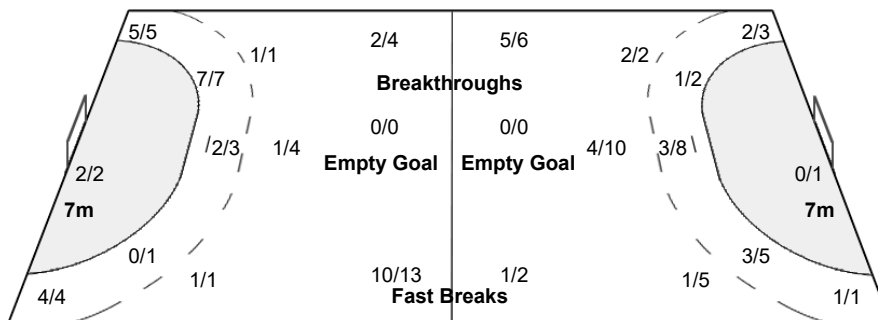

27th Men's World Championship 2021

Egypt

Quarter-final

Match Team Statistics

Match No: 102

WED 27 JAN 2021

21:30

Cairo Stadium Sports Hall

SWE 35 - 23 QAT

(14 - 10) (21 - 13)

Referees: BONAVENTURA Charlotte (FRA) / BONAVENTURA Julie (FRA)

SWE - Sweden

Shots Distribution

Players

Goals / Shots

2 CARLSBOGARD J	5 DARJ M	8 JONSSON A	11 PETTERSSON D	12 PALICKA A	15 WANNE H	16 AGGEFORS M
3/3	1/1 1/1	1/1 0/1 1/1	0/1 1/1	1/1	1/1 0/2	
	1-Missed	1-Missed				
18 PETTERSSON F	19 CLAAR F	22 PELLAS L	23 LAGERGREN A	24 GOTTFRIDSSON J	28 EDVARDSSON J	33 SANDELL L
0/1 1/1 1/1	0/1 1/1 1/1	1/1 2/2 1/1 1/1	2/2	1/1 1/1		0/1 1/1
		1-Missed				
62 CHRINTZ V	66 LINDSKOG A					
1/1 1/1 1/1	1/1 1/1 4/4					

Team Goals / Shots

3/4	3/3	2/4
3/3	1/1	3/4
7/7	3/5	10/12

3-Missed

Offence

Defence

Goalkeepers Saves / Shots

3/6	1/2	3/3
2/3	1/1	0/6
1/2	1/6	2/8

12 PALICKA A

1/3	1/2	3/3
2/2	1/1	0/4
0/1	1/3	2/7

16 AGGEFORS M

2/3		
0/1		0/2
1/1	0/2	0/1