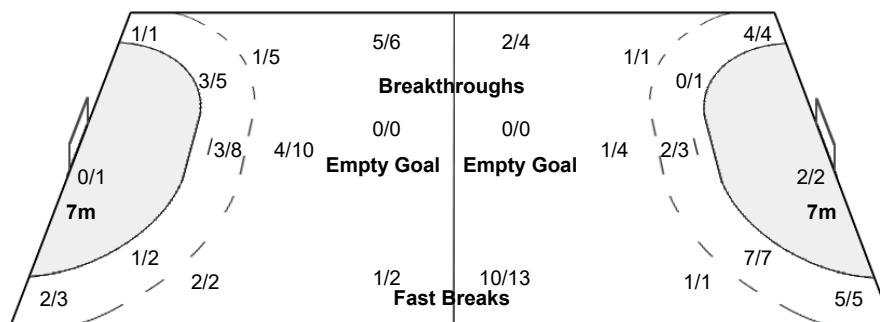

27th Men's World Championship 2021

Egypt

Quarter-final

Match Team Statistics

Match No: 102

WED 27 JAN 2021

21:30

Cairo Stadium Sports Hall

SWE 35 - 23 QAT

(14 - 10) (21 - 13)

Referees: BONAVENTURA Charlotte (FRA) / BONAVENTURA Julie (FRA)

QAT - Qatar

Shots Distribution

Players

Goals / Shots

1 SOUSSI M	2 ALKRAJ M	4 MABROUK H	7 MADADI A	9 CAPOTE R	10 MARZO F	13 ABIDI M
	0/1 1/1	1/1	0/1 0/2	0/1 1/1	1/3 0/1	2/2 0/1
		1-Blocked	1/1 1/1	1-Post	1-Missed 1/2	1-Blocked 0/1
19 SASSI M	23 BERRACHED A	32 ALDERI A	33 ROMANE H	37 SAMI Y	41 ALI Y	81 DHIAB A
1/1				0/1 1/1	1/1 1/2	0/1 1/1
	1-Post				2-Post	2/2
86 HASSABALLA M	94 ZAKKAR A					
1/1 1/1						
	1/1					
	1-Blocked					

Team Goals / Shots

3/6	1/2	0/3
1/3	0/1	6/6
1/2	5/6	6/8
1-Missed	4-Post	3-Blocked

Offence

Defence

Goalkeepers Saves / Shots

1/4	0/3	2/4
0/3	0/1	1/4
0/7	2/5	2/12

1 SOUSSI M

0/1	0/1	0/2
0/2	0/1	0/3

13 ABIDI M

1/3	0/2	2/4
0/3	0/1	1/2
0/5	2/4	2/9

Legend:

%	Efficiency	2Min	2-Minute Suspensions	6m	6 metre Shots	7m	7-metre Shots	9m	9-metre Shots
AS	Assists	BC	Blue Cards	BS	Blocked Shots	BT	Breakthroughs	D	Direct Red Card
EG	Empty Goal	FB	Fast Breaks	G/S	Goals/Shots	N/A	Not Applicable	No.	Uniform Number
RC	Red Cards	S/S	Saves/Shots	ST	Steals	TO	Turnover	TP	Time Played
Wing	Wing Shots	X	Red Card After 3rd 2-Minute Suspension	YC	Yellow Cards