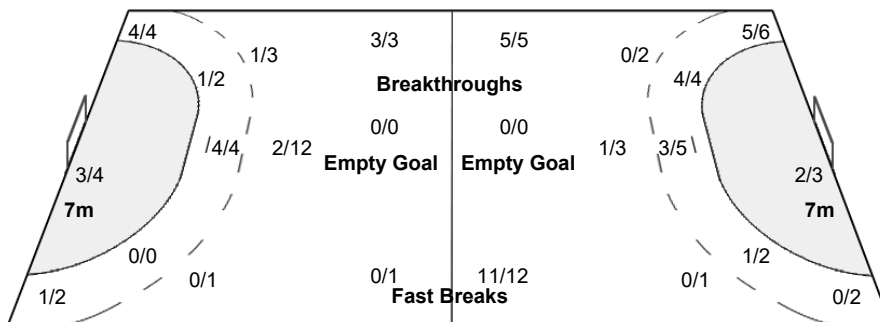

27th Men's World Championship 2021 Egypt

Preliminary Round - Group G

Match Team Statistics

Match No: 2

THU 14 JAN 2021

21:30

Cairo Stadium Sports Hall

SWE 32 - 20 MKD

(16 - 11) (16 - 9)

Referees: JORUM Lars (NOR) / KLEVEN Havard (NOR)

MKD - North Macedonia

Shots Distribution

Players

Goals / Shots

1 MITREVSKI N	4 VELKOVSKI M	5 STOILOV S	6 DIMITRIOSKI D	7 LAZAROV K	8 KUZMANOSKI C	11 TALESKI F
	1/2	1/1 1/1	0/1	0/1 1/2	2/2 1/1	0/1 0/1
			1-Post	2-Post		1-Post
12 TOMOVSKI M	17 MARKOSKI N	18 KUZMANOVSKI F	19 KOSTESKI N	21 TANKOSKI M	28 POPOVSKI M	29 GEORGIEVSKI D
	1/1	0/1 1/1	1/1 1/1	0/1 2/2	0/1 1/1	1/1
						1-Blocked
33 PESHEVSKI Z	97 MISHEVSKI M					
1/1	1/1	0/1				0/1

Team Goals / Shots

1/2	1/2	1/1
1/4	0/2	6/8
6/7	2/2	2/4
4-Post	1-Blocked	

Offence

Defence

Goalkeepers Saves / Shots

0/1	3/3	0/2
3/7		2/5
0/14	2/3	0/7

1 MITREVSKI N

0/1	2/2	0/2
2/4		0/3
0/10	1/1	0/4

12 TOMOVSKI M

	1/1	
1/3		2/2
0/4	1/2	0/3

Legend:

%	Efficiency	2Min	2-Minute Suspensions	6m	6 metre Shots	7m	7-metre Shots	9m	9-metre Shots
AS	Assists	BC	Blue Cards	BS	Blocked Shots	BT	Breakthroughs	D	Direct Red Card
EG	Empty Goal	FB	Fast Breaks	G/S	Goals/Shots	N/A	Not Applicable	No.	Uniform Number
RC	Red Cards	S/S	Saves/Shots	ST	Steals	TO	Turnover	TP	Time Played
Wing	Wing Shots	X	Red Card After 3rd 2-Minute Suspension	YC	Yellow Cards