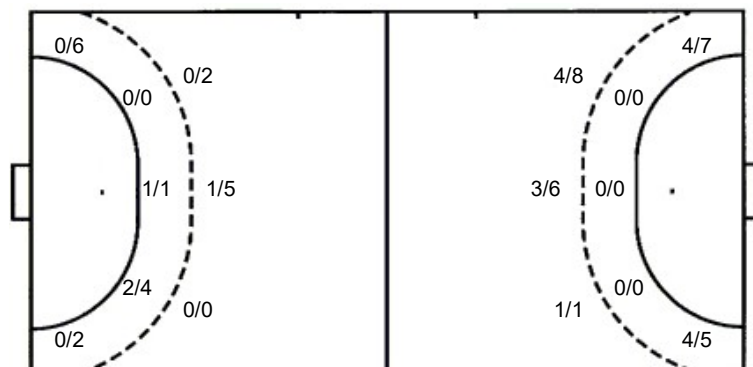

### Shots by position

ATTACK

DEFENSE

7m penalties 2/4  
Fastbreak 4/7  
Breakthrough 6/11  
Long dist. 0/0

7m penalties 1/1  
Fastbreak 4/4  
Breakthrough 5/7  
Long dist. 0/0