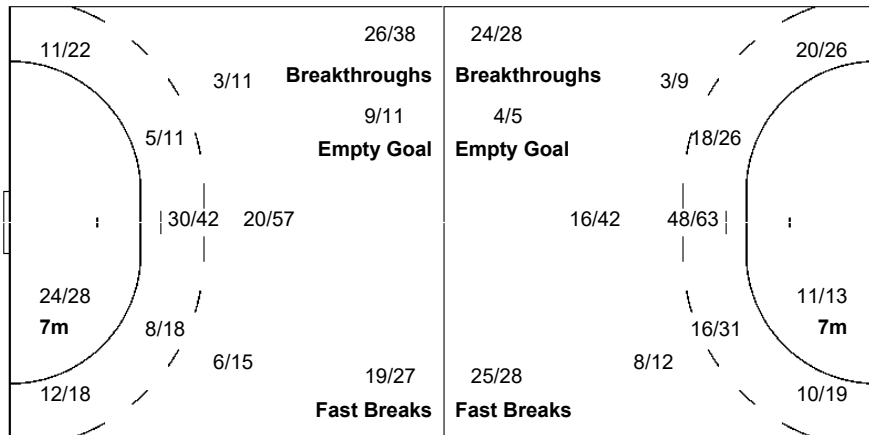

Cumulative Statistics

累積統計 / Statistiques cumulées

KOR - Republic of Korea

After 6 matches

Shots Distribution

Players

Goals / Shots

1 JU H	10 WON S	11 RYU EH	12 JEONG J	13 KIM Y	15 CHOI S	17 SIM H
1/1	0/1 0/1	4/4 0/1 5/7 5/8 0/1 4/5 9/10 4/5		0/1 0/1 0/2 1/1	0/2 1/1 2/2 0/1 3/3 5/5 0/3 4/4	2/2 1/1 1/2 2/2 2/4 1/1 5/6
		9-Missed 4-Post 7-Blocked		1-Missed		2-Missed 3-Post 4-Blocked
19 KANG E	21 JO H	22 GIM B	23 LEE M	24 KANG K	25 JUNG Y	27 KIM J
0/1 0/2 1/1 8/8 1/3 2/2	3/4 0/2 1/1 1/1 0/2 3/3 5/5	1/3 2/2 0/1 1/1 1/1	2/3 2/4 5/5 2/2 6/11 5/8 1/3 9/9	2/2 1/1 2/3 3/5 0/2 0/2 5/7 2/3 1/1	3/3 1/1 4/5 1/1 1/4 8/9 1/1 7/10	1/1 1/2 0/1 1/3 2/3 1/3 3/3
	1-Blocked		1-Missed 2-Post 4-Blocked	1-Missed 1-Post 2-Blocked	1-Missed 3-Post	2-Post 2-Blocked
34 JUNG JI						
1/1 1/1						

Team

Goals / Shots

9/13	9/13	14/20
22/31	8/16	18/37
45/55	11/21	41/46

15-Missed 15-Post 20-Blocked

Offence

Defence

Goalkeepers

Saves / Shots

8/21	4/17	5/32
8/40	7/8	10/24
6/54	6/33	7/36

1 JU H	6/16	4/12	4/19
	8/35	4/4	8/18
	5/44	3/24	2/19

12 JEONG J	2/5	0/4	1/13
	0/5	3/3	2/5
	1/10	3/8	5/17

Legend:	2Min 2-Minute Suspensions	6m 6-metre Shots	7m 7-metre Shots	9m 9-metre Shots
% Efficiency	BC Blue Cards	BS Blocked Shots	BT Breakthroughs	EG Empty Goal
AS Assists	G/S Goals/Shots	MP Matches Played	N/A Not Applicable	No. Uniform Number
FB Fast Breaks	QF Quarterfinal	RC Red Cards	S/S Saves/Shots	ST Steals
PR Preliminary Round	TP Time Played	Wing Wing Shots	YC Yellow Cards	
TO Turnovers