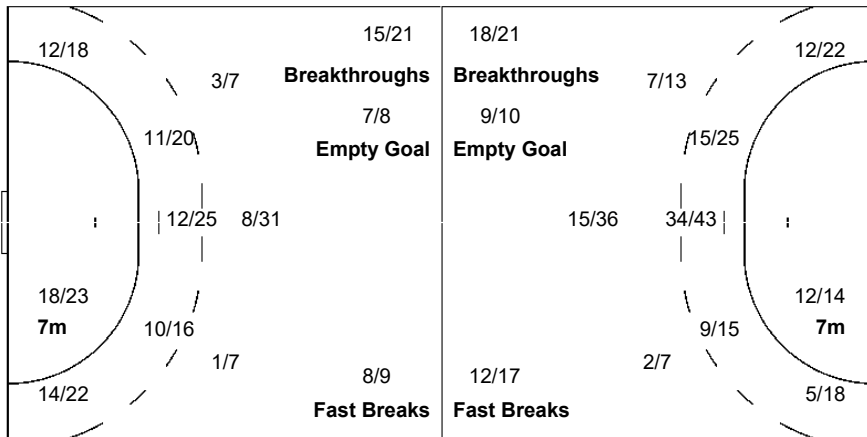

Cumulative Statistics
累積統計 / Statistiques cumulées

JPN - Japan
After 5 matches

Shots Distribution

Players

Goals / Shots

3 SUNAMI K	4 SUNAMI Y	5 SHIOTA S	9 YOKOSHIMA A	11 HORIKAWA M	12 ITANO M	18 TANABE Y
1/2 1/1	1/1 1/1		1/2 0/1			3/4 2/2 1/1
0/1	1/2 0/1		2/2	1/1		1/1 0/1
	1/1 0/1 2/6		5/5 1/2	3/3 2/2		0/2 1/1
1-Missed	1-Missed 5-Blocked		1-Missed 1-Blocked			
21 IKEHARA A	24 HARA N	25 OHYAMA M	27 SASAKI H	28 NAGATA S	30 KAMETANI S	34 KONDO M
0/1 1/1	1/1		2/5 1/1 2/3			1/1 1/1 3/3
2/2	1/1 5/5	2/4 1/1 0/1	0/1 0/1 1/4	0/1 0/1	1/1	2/3 0/2
2/3 5/7 3/5	3/3 4/5 3/4	6/7	3/4 0/1	0/1		4/4 2/3 1/2
1-Post	1-Post	3-Post	4-Missed 2-Post 6-Blocked			1-Post
40 FUJII S	81 ISHITATE M					
3/4 1/1		0/1				
3/3 1/1 2/3	1/1 1/1 1/1					
4/5 8/8	1/3 1/2 3/4					
1-Missed 2-Post 5-Blocked						

Team
Goals / Shots

11/16	6/9	10/13
12/17	6/11	11/19
32/38	13/24	23/32
8-Missed	10-Post	17-Blocked

Offence

Goalkeepers
Saves / Shots

7/15	6/9	7/23
10/32	14/21	9/24
6/41	5/20	10/39

12 ITANO M

3/6		1/5
2/8	4/4	3/9
0/6	2/5	3/6

30 KAMETANI S

4/9	6/9	6/18
8/24	10/11	6/15
6/35	3/12	7/33

Legend:

% Efficiency	2Min 2-Minute Suspensions	6m 6-metre Shots	7m 7-metre Shots	9m 9-metre Shots
AS Assists	BC Blue Cards	BS Blocked Shots	BT Breakthroughs	EG Empty Goal
FB Fast Breaks	G/S Goals/Shots	MP Matches Played	N/A Not Applicable	No. Uniform Number
PR Preliminary Round	RC Red Cards	S/S Saves/Shots	ST Steals	TO Turnovers
TP Time Played	Wing Wing Shots	YC Yellow Cards