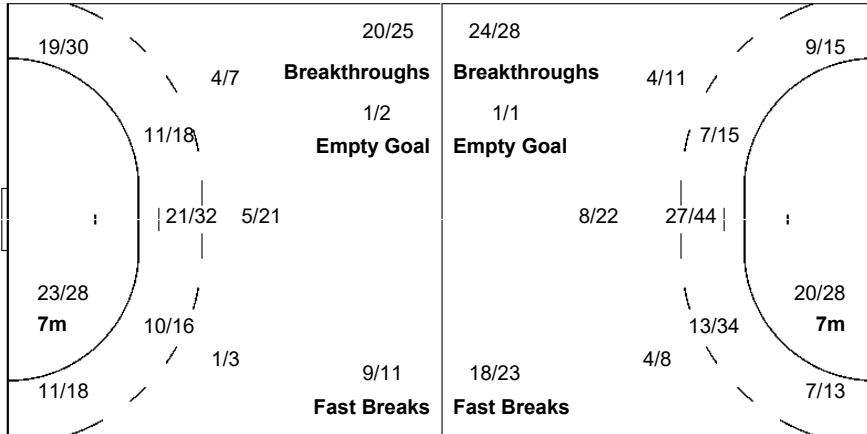

**Shots Distribution**

**Players**

Goals / Shots

<b>2 LOPEZ HERRERO M</b> 1/1 2/3 2/2 2/2 4/4 1/2 6/7 1-Missed	<b>4 MARTIN BERENGUER C</b> 2/2 3/5 1/1 2/3 1/1 1/1 4/5 2/3 4/4 1-Missed 1-Post	<b>10 CESAREO ROMERO E</b> 1/1 1/2 2/3 1/1 2/2 1-Missed	<b>12 NAVARRO GIMENEZ S</b> 1/1	<b>16 CASTELLANOS SOANEZ</b> 1/1	<b>17 GUTIERREZ BERMEJO</b> 1/1 2/3 0/2 2/3 1/1 2-Missed 2-Post 2-Blocked	<b>25 PENA ABAURREA N</b> 7/7 0/2 2/2 4/4 0/1 1/4 3/4 5/6
<b>27 GONZALEZ ORTEGA L</b> 4/6 0/1 1/1 6/6 1/1 1/2 1-Missed 1-Blocked	<b>30 LOPEZ JIMENEZ S</b> 0/1 1/1 1/2 1/1 2/2 2/2 1-Missed 1-Post	<b>34 FERNANDEZ FRAGA A</b> 1/1 1/2 0/2 1/2 1/1 1/1 1-Post	<b>39 RODRIGUEZ RODRIGU.</b> 2/2 0/2 1/1 4/6 0/2 1/1 2/2 2/2 3/3 1-Post	<b>44 HERNANDEZ SERRADOR</b> 1/1 0/1 2/2 2/2 1-Post	<b>62 ARCOS POVEDA P</b> 1/1 0/1 2/2 0/1 2-Post	<b>86 CABRAL BARBOSA A</b> 2/3 0/1 2/3 0/2 5/5 1/2 2-Missed 1-Post 3-Blocked
<b>99 GONZALEZ ALVAREZ M</b> 0/1 3/5 1/1 2-Post 1-Blocked						

**Team**  
 Goals / Shots

17/18	6/16	9/11
19/31	1/6	11/20
33/38	11/13	28/32

9-Missed 10-Post 7-Blocked

**Offence**

**Defence**

**Goalkeepers**  
 Saves / Shots

2/18	2/4	4/17
12/37	12/13	11/30
8/39	1/11	9/34