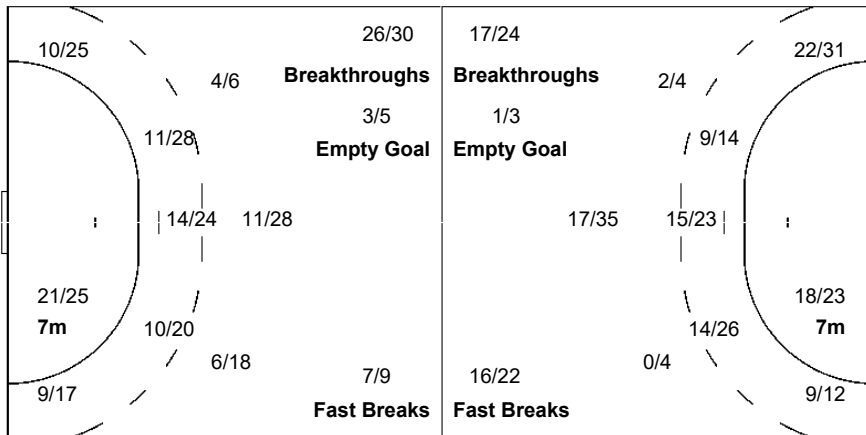

91 VENTURA L

		1/1
1/1	0/1	

Team

Goals / Shots

5/8	4/8	15/18
20/37	4/11	18/35
31/40	7/12	29/31

8-Missed 17-Post 11-Blocked

Offence

Defence

Goalkeepers

Saves / Shots

3/29	3/7	2/12
8/19	3/5	10/27
6/41	2/11	3/30

12 ARENHART B E

1/21	2/6	2/8
5/10	2/3	8/22
3/27	2/7	3/22

87 de ARRUDA R

2/8	1/1	0/4
3/9	1/1	2/5
3/14	0/4	0/8

Legend:		
%	Efficiency	2Min 2-Minute Suspensions
AS	Assists	BC Blue Cards
FB	Fast Breaks	G/S Goals/Shots
PR	Preliminary Round	RC Red Cards
TP	Time Played	Wing Wing Shots
6m	6-metre Shots	7m 7-metre Shots
BS	Blocked Shots	BT Breakthroughs
MP	Matches Played	N/A Not Applicable
S/S	Saves/Shots	ST Steals
9m	9-metre Shots	EG Empty Goal
		No. Uniform Number
		TO Turnovers