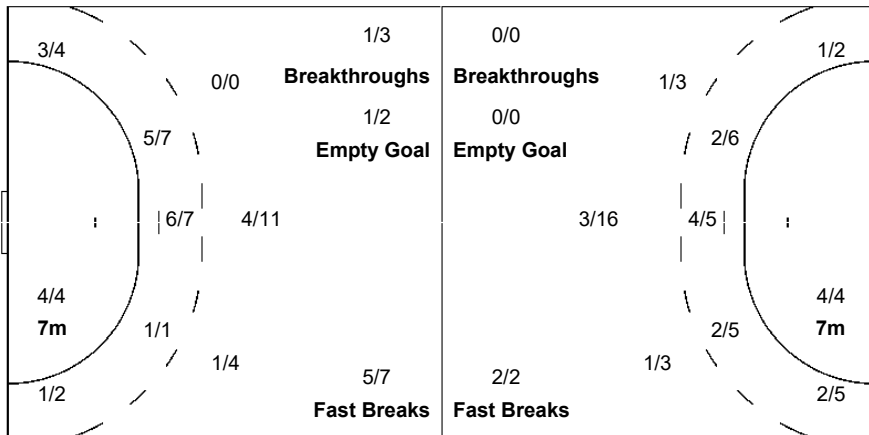

Match Team Statistics

チームの試合統計 / Statistiques du match par équipe

Match 32

FRA 32 - 22 NED
(19 - 11) (13 - 11)

Referees: HANSEN M / MADSEN J (DEN)

FRA - France

Shots Distribution

Players

Goals / Shots

2 NOCANDY M	4 COATANEA P	6 VALENTINI C	7 PINEAU A	8 LASSOURCE C	10 ZAADI DEUNA G	12 LEYNAUD A
	1/1 0/1 0/1					1/1
	1/1 1/1	1/1 0/1		1/1 2/2	1/2	
1/1		0/1	1/1 1/2 1/1	1/1	1/1	
1-Blocked			1-Missed 1-Post		2-Missed	

15 NIAKATE K	16 DARLEUX C	19 SERCIEN UGOLIN O	20 FLIPPES L	24 EDWIGE B	26 FOPPA P	27 NZE MINKO E
		1/1			1/1	1/1
		0/1	1/1 1/2 2/2		0/1 1/1	
1/1		1/2 1/1 0/1	1/1 1/1		1/1 2/3	1/2
1-Blocked			1-Missed			

Team Goals / Shots

3/3	1/2	1/2
5/7	1/2	6/8
6/8	2/3	7/10
4-Missed	1-Post	2-Blocked

Offence

Defence

Goalkeepers Saves / Shots

0/3	1/4	0/1
3/5	4/4	4/7
3/6	3/5	4/9

12 LEYNAUD A		
0/3	1/3	0/1
3/5	4/4	4/7
3/6	3/5	4/9

16 DARLEUX C		
	0/1