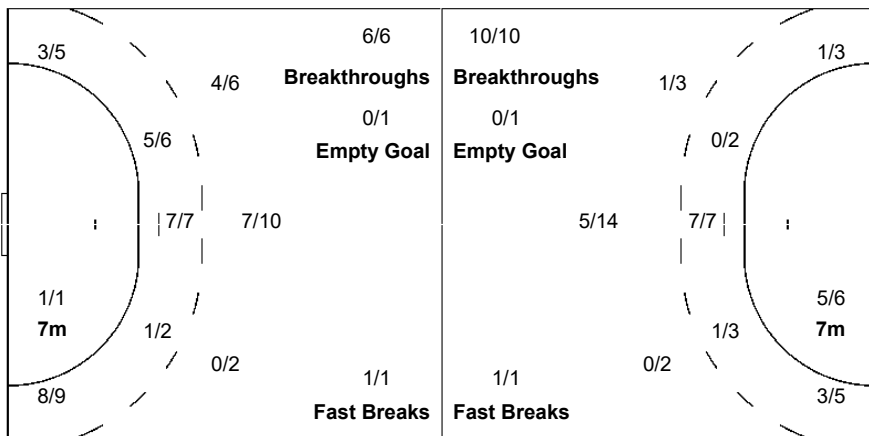

Match Team Statistics

チームの試合統計 / Statistiques du match par équipe

Match 10

KOR 36 - 43 NED

(15 - 19) (21 - 24)

Referees: LAH B / SOK D (SLO)

NED - Netherlands

Shots Distribution

Players

Goals / Shots

6 van der HEIJDEN L	7 BONT D	8 ABBINGH L	10 SNELDER D	12 van WETERING B	17 GROOT N	18 DULFER K
1/1		0/1	1/1	1/1	1/1	2/2
1/1	1/1	2/2	1/1	1/1	0/1	
1/1	1/1	1/1 1/1 1/1	2/2	1/1	1/1	1/1 1/1
1-Post		2-Post 1-Blocked		1-Post	1-Missed	

19 FRERIKS M	20 SMITS I	24 SMEETS M	26 MALESTEIN A	30 DUIJNDAM R	33 WESTER T	48 HOUSHEER D
1/1	1/1 1/1 1/1		0/1 1/1			2/2
2/2	1/1	1/1 1/1 1/1	1/1 1/1 1/1			
1-Missed	1-Missed		1-Post			1-Post

Team Goals / Shots

1/2	3/3	8/9
6/6	0/1	3/3
9/9	5/5	8/8
3-Missed	6-Post	1-Blocked

Offence

Defence

Goalkeepers Saves / Shots

3/5	0/2	0/2
0/4	1/2	1/8
4/13	1/1	0/9

30 DUIJNDAM R

	0/2	0/1
0/1	0/1	
2/5		0/4

33 WESTER T

3/5		0/1
0/3	1/1	1/8
2/8	1/1	0/5

Legend:

%	Efficiency	2Min	2-Minute Suspensions	6m	6 metre Shots	7m	7-metre Shots	9m	9-metre Shots
AS	Assists	BC	Blue Cards	BS	Blocked Shots	BT	Breakthroughs	D	Direct Red Card
EG	Empty Goal	FB	Fast Breaks	G/S	Goals/Shots	N/A	Not Applicable	No.	Uniform Number
RC	Red Cards	S/S	Saves/Shots	ST	Steals	TO	Turnover	TP	Time Played
Wing	Wing Shots	X	Red Card After 3rd 2-Minute Suspension	YC	Yellow Cards