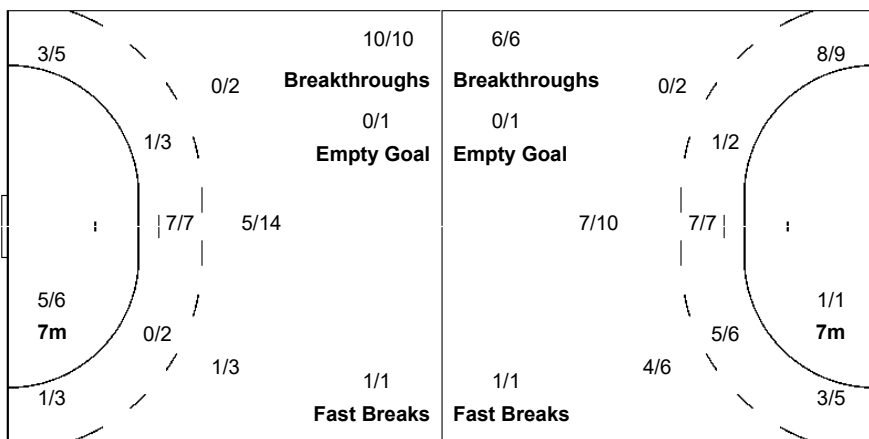

Match Team Statistics

チームの試合統計 / Statistiques du match par équipe

Match 10

KOR 36 - 43 NED

(15 - 19) (21 - 24)

Referees: LAH B / SOK D (SLO)

KOR - Republic of Korea

Shots Distribution

Players

Goals / Shots

1 JU H	10 WON S	11 RYU EH	12 JEONG J	15 CHOI S	17 SIM H	19 KANG E
		1/1		0/1		0/1
					1/1	
		3/3		2/2		2/2
		3/3		2/2	1/1	
		2-Missed 2-Post 3-Blocked			1-Missed 2-Blocked	

21 JO H	22 GIM B	23 LEE M	24 KANG K	25 JUNG Y	27 KIM J	34 JUNG JI
		1/2				
		3/3	1/1	1/1		1/1
0/1	1/1	2/2	0/1			
1/1		0/1		2/3	0/1	
1-Blocked				2-Post		

Team Goals / Shots

2/5	2/2	2/2
4/4	1/2	7/8
9/13	0/1	9/9
3-Missed	4-Post	6-Blocked

Offence

Goalkeepers Saves / Shots

1/2	0/3	1/9
0/6	1/1	0/3
0/9	0/5	0/8

1 JU H

1/2	0/1	0/4
0/5		0/2
0/4	0/2	0/3

12 JEONG J

	0/2	1/5
0/1	1/1	0/1
0/5	0/3	0/5