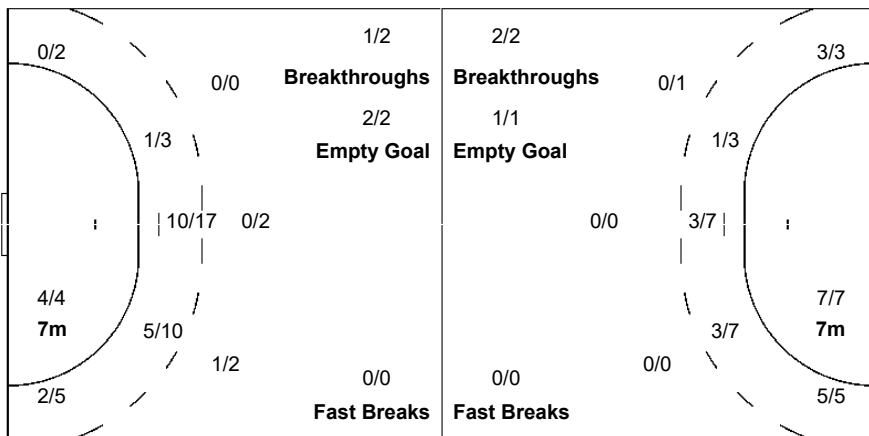

Match Team Statistics

チームの試合統計 / Statistiques du match par équipe

Match 7

JPN 29 - 26 MNE

(14 - 13) (15 - 13)

Referees: ALPAIDZE V / BEREZKINA T (RUS)

MNE - Montenegro

Shots Distribution

Players

Goals / Shots

1 RAJCIC M	4 RADICEVIC J	9 JAUKOVIC D	10 PLETIKOSIC M	13 MUGOSA D	15 KLIKOVAC A	16 NENEZIC L
		2/3	0/2	1/2		
	1/1	0/1 0/1			1/1	
	2/2	1/2			2/2	0/1
	1-Post	1-Missed				

33 BABOVIC A	34 BRNOVIC T	66 RAMUSOVIC E	77 MEHMEDOVIC M	80 DESPOTOVIC J	96 GRBIC I	97 VUKCEVIC N
	1/1 0/1		0/1	0/1	1/1	
	1/1 1/2	1/1	0/2 0/1 0/1	0/1	1/3 1/1 1/2	
	2/2	1/1 1/1 1/1	1/1	0/1		
				1-Missed		

Team Goals / Shots

2/4	0/3	3/5
5/10	2/6	3/6
6/6	1/1	4/6

2-Missed 1-Post

Offence

Goalkeepers Saves / Shots

1/3	0/1	0/2
0/5	0/1	1/4
0/5	1/5	2/8

1 RAJCIC M

1/1		0/1
0/5		1/3
0/2	0/2	1/3

16 NENEZIC L

0/1	0/1	
0/2	0/1	0/1

33 BABOVIC A

0/1		0/1
		0/1
0/1	1/2	1/4

Legend:

%	Efficiency	2Min	2-Minute Suspensions	6m	6 metre Shots	7m	7-metre Shots	9m	9-metre Shots
AS	Assists	BC	Blue Cards	BS	Blocked Shots	BT	Breakthroughs	D	Direct Red Card
EG	Empty Goal	FB	Fast Breaks	G/S	Goals/Shots	N/A	Not Applicable	No.	Uniform Number
RC	Red Cards	S/S	Saves/Shots	ST	Steals	TO	Turnover	TP	Time Played
Wing	Wing Shots	X	Red Card After 3rd 2-Minute Suspension	YC	Yellow Cards