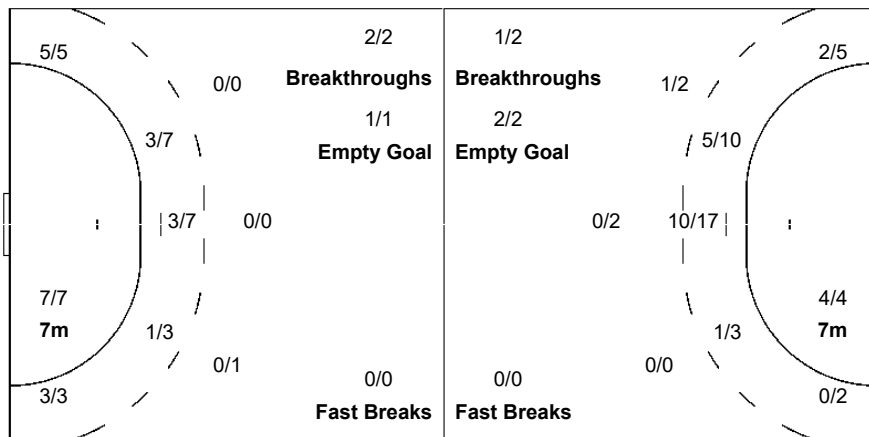

Match Team Statistics

チームの試合統計 / Statistiques du match par équipe

Match 7

JPN 29 - 26 MNE
(14 - 13) (15 - 13)

Referees: ALPAIDZE V / BEREZKINA T (RUS)

JPN - Japan

Shots Distribution

Players

Goals / Shots

3 SUNAMI K	4 SUNAMI Y	5 SHIOTA S	12 ITANO M	18 TANABE Y	21 IKEHARA A	24 HARA N
1/1	1/1			1/1 1/1	1/1	1/1
	1/1			1/1	1/1	3/3
		1/2		1/1	2/2 3/3	1/2 1/1
1-Missed	1-Missed 1-Blocked					

25 OHYAMA M	27 SASAKI H	28 NAGATA S	30 KAMETANI S	34 KONDO M	40 FUJII S	81 ISHITATE M
2/2	1/2					
0/1			1/1			
	1/1				2/2 3/3	0/1
1-Post	1-Missed 2-Blocked				1-Blocked	

Team Goals / Shots

2/3	1/1	2/2
5/5	1/1	3/4
5/5	4/5	6/8
3-Missed	1-Post	4-Blocked

Offence

Goalkeepers Saves / Shots

2/4	3/3	2/5
5/10	4/6	3/6
0/6	0/1	2/6

12 ITANO M

30 KAMETANI S

2/4	3/3	2/5
5/10	4/4	3/6
0/6	0/1	2/6