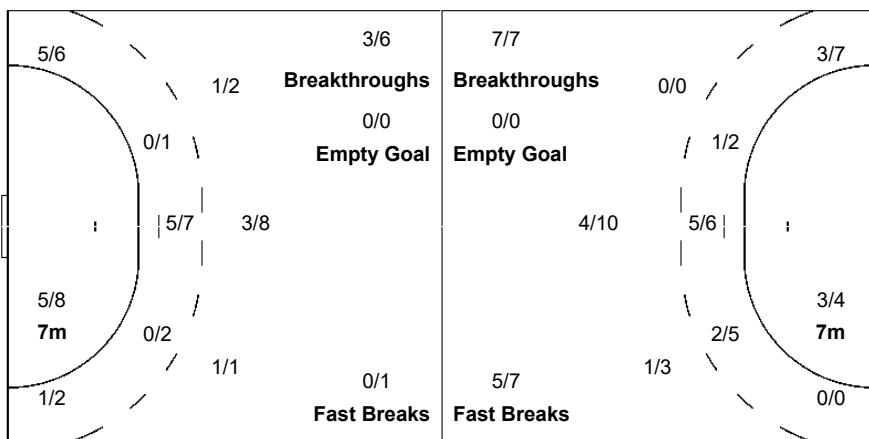

Match Team Statistics

チームの試合統計 / Statistiques du match par équipe

Match 5

ESP 24 - 31 SWE

(9 - 13) (15 - 18)

Referees: KOO B / LEE S (KOR)

ESP - Spain

Shots Distribution

Players

Goals / Shots

Player	Goals	Shots	Notes
2 LOPEZ HERRERO M	3/3		
4 MARTIN BERENGUER C	1/1	1/1	
10 CESAREO ROMERO E	1/1		1-Missed
12 NAVARRO GIMENEZ S			
16 CASTELLANOS SOANEZ			
17 GUTIERREZ BERMEJO	0/1		
25 PENA ABAURREA N	3/3	0/1	1/1
	1/1		1/2
			1/2
27 GONZALEZ ORTEGA L	1/2		
30 LOPEZ JIMENEZ S	1/1		
34 FERNANDEZ FRAGA A	0/1		1-Post
39 RODRIGUEZ RODRIGU.	1/1	0/1	1-Post
44 HERNANDEZ SERRADOR	0/1		1-Post
86 CABRAL BARBOSA A			1-Blocked
99 GONZALEZ ALVAREZ M	1/1		1-Blocked

Team

Goals / Shots

4/4	1/4	1/3
4/6		2/4
2/3	1/2	9/10

2-Missed 4-Post 2-Blocked

Offence

Goalkeepers

Saves / Shots

0/2		2/8
4/9	1/1	4/9
1/7	1/3	0/5

12 NAVARRO GIMENEZ S

0/1		1/5
3/4	1/1	2/7
0/2	1/3	0/1

16 CASTELLANOS SOANEZ

0/1		1/3
1/5		2/2
1/5		0/4