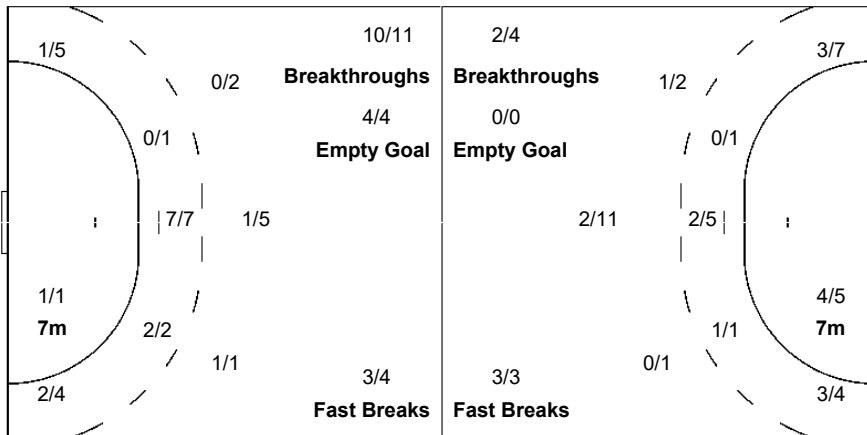

Match Team Statistics

チームの試合統計 / Statistiques du match par équipe

Match 1

NED 32 - 21 JPN
(18 - 10) (14 - 11)

Referees: GARCIA M / PAOLANTONI MI (ARG)

NED - Netherlands

Shots Distribution

Players

Goals / Shots

6 van der HEIJDEN L			7 BONT D			8 ABBINGH L			10 SNELDER D			12 van WETERING B			17 GROOT N			18 DULFER K		
0/1	0/1	1/1		0/1			2/2	2/2			1/1		1/1	1/1	1/1			1/1		0/1
	1/1	1/1		1/1	1/1	1/1	1/2	1/1						1/1	1/1	1/1				1/1
									1-Post			1-Missed								
19 FRERIKS M			20 SMITS I			24 SMEETS M			26 MALESTEIN A			30 DUIJNDAM R			33 WESTER T			48 HOUSHEER D		
1/1				0/2		1/2			0/1									1/2	1/1	
1/1	1/1				1/1						1/2							1/2		1/1
			1-Missed						1-Missed											

Team

Goals / Shots

1/2	2/2	3/3
4/7	3/7	4/5
3/3	5/6	7/8

3-Missed 1-Post

Offence

Goalkeepers

Saves / Shots

2/4	1/3	2/6
0/1	1/1	2/4
2/5	3/6	1/5

30 DUIJNDAM R

0/2	0/1	2/3
0/1	1/1	1/1
2/4	2/4	0/2

33 WESTER T

2/2	1/2	0/3
		1/3
0/1	1/2	1/3