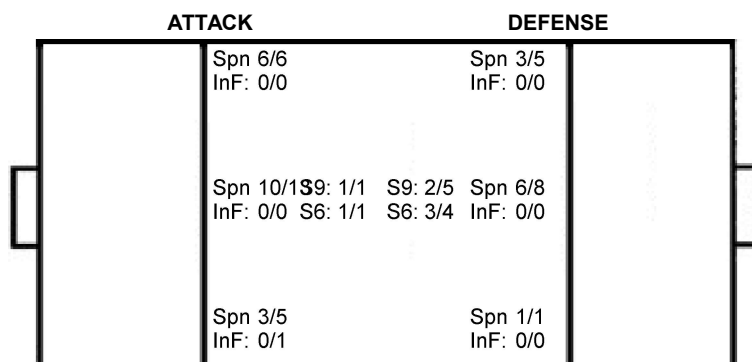

2026 IHF Beach Handball Global Tour (W) - Stage 2

Final Round, 3-4. place

Results
Match No. 7

France 2 - 0 Czechia
(25 - 18) (24 - 14)

14.6.2026. 15:00
Attendance:
Old Market Square

Referees: Tamas Toth (HUN) / Marton Szedmak (HUN)

Shot distribution by player

1 D. Blaise	4 A. Dury	5 A. Clement	8 E. Viogne	12 M. Amelot	19 M. Gassiolle	77 L. Broca
2/2					1/1	1/1
2/2						2/2
	0/1	1/1		1/1		1/1
	2/2	1/1			0/1	0/1
1/1 lob					1 post	1 post 2/2 lob

88 T. Vigouroux	95 A. Follet
	1/1
	1/1
	1/1
2 post	1/1 2/2

TOTAL		
4/4		4/4
2/2	2/2	2/3
3/3	0/1	6/7
4 post 3/3 lob		

Saves distribution goalkeepers

29 T. Le Cloarec	TOTAL
0/2	0/2
1/3 1/2 2/7	1/3 1/2 2/7
0/2 1/2 0/2	0/2 1/2 0/2

Shots by position

6m penalties:	0/0	6m penalties:	1/4
Long distance:	2/2	Long distance:	0/0
Direct Goals:	0/0	Direct Goals:	1/4
One pointers:	0/0	One pointers:	0/0

Shirt number   Spn. Spinshot   InF. In-flight   S9m Specialist 9m   S6m Specialist 6m   SDG Spec. Direct Goal   Pen Penalty (6m)
1p. One-pointer   AiF Assists for in-flight   AO Other assists   TF Technical Faults   Sti. Steals   Bl. Blocked shots   Su. Suspensions
C6 Committed 6m   E6 Earned 6m   ES Earned Susp.   RC Direct Red Card
GV= Points - (Spinshot L/R/LD Misses) - (Spinshot C Misses) * 1.25 - (InFlight L/R/LD Misses) - (InFlight C Misses) * 1.25 - (Spec 6m C Misses) * 1.75 - (Spec 6m L/R Misses) * 1.5 - (Spec 9m Misses) * 1.75 - (Spec DG Misses) * 1.5 - (Penalty 6m Misses) * 2 - (One Pointer L/R/LD Misses) * 1.75 - (One Pointer C Misses) * 2 + (Assists InFlight) * 2 + (Other Assists) - (Technical F.) * 2 + Steals * 2 +