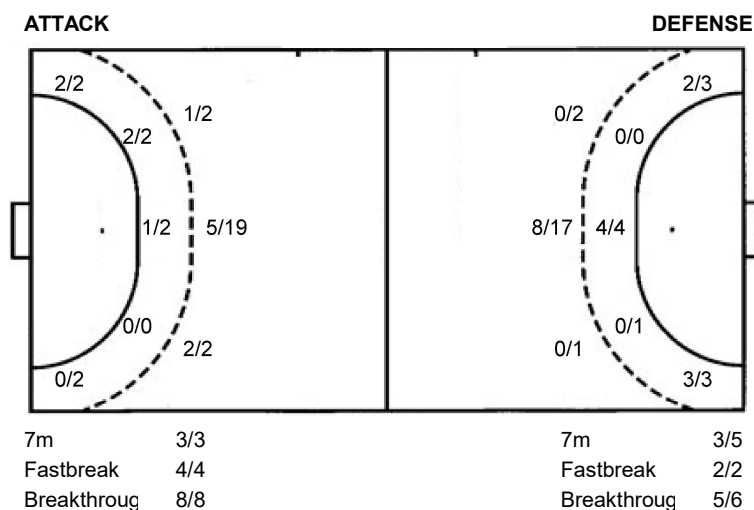

TOTAL

4/4	1/2	6/7
0/1	0/4	1/2
6/7	5/5	4/5

2 post 4 miss. 2 block 2/2 lob

Shot distribution goalkeepers

1 G. Guerra 2/10 1/1 1/7 1/2 1/1 1/3 2/7 1/2 3/6	96 W. Silva	TOTAL 2/10 1/1 1/7 1/2 1/1 1/3 2/7 1/2 3/6
--	--------------------	--

Shots by position