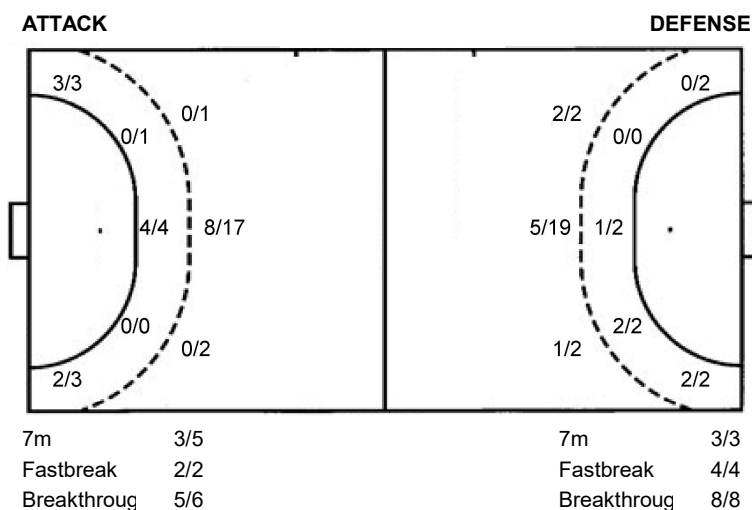

TOTAL

8/10	0/1	6/7
1/2	0/1	2/3
5/7	1/2	3/6

1 post 1 miss. 2 block 1/1 lob

Shot distribution goalkeepers

1 R. Da Rosa 0/3 1/4 1/1 2/2 1/2 1/6 0/2 1/5	12 L. Araujo 0/1 1/2 0/3 2/2 0/1 0/2	TOTAL 0/4 1/2 1/7 1/1 4/4 1/2 1/7 0/4 1/5
--	--	---

Shots by position