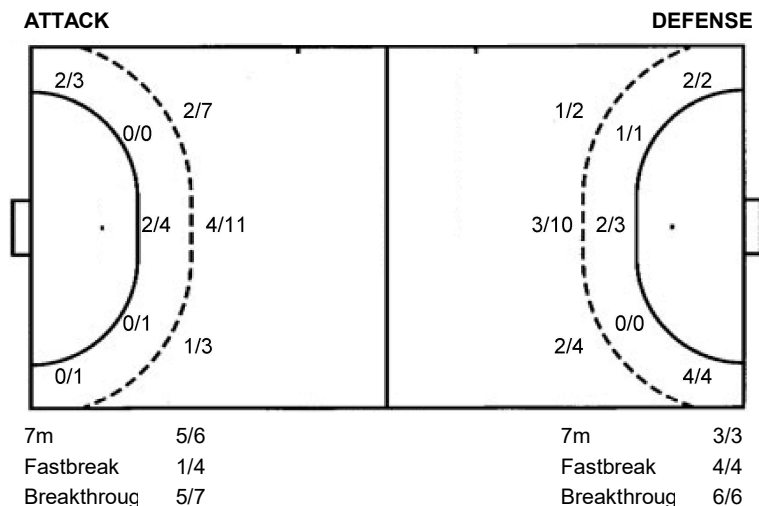

TOTAL

2/3	2/3	0/2
12/16	0/3	0/1
2/3		2/3

1 post 9 miss. 1 block 2/2 lob

Shot distribution goalkeepers

30 G. Herrera 0/2 3/4 0/2	54 N. Pinatto 0/4 0/2 0/3 0/1 0/1 0/1	TOTAL 0/4 3/6 0/5 0/3 0/3 1/7 0/3
---	--	---

Shots by position