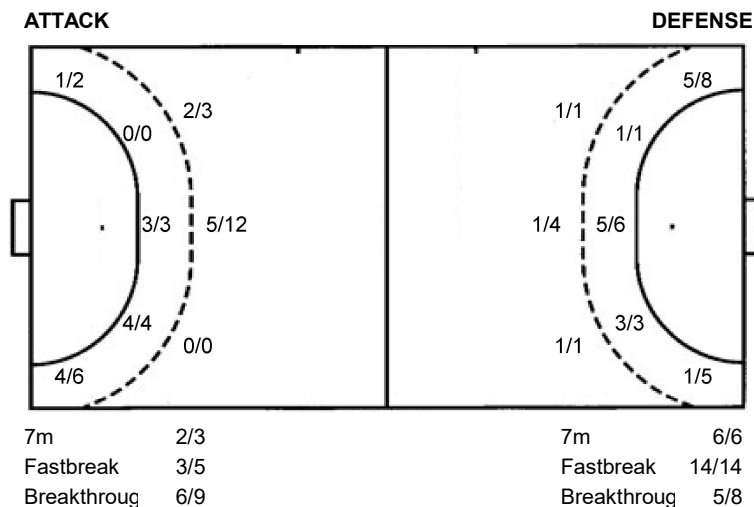

Detailed statistics

Luque 30 - 43 SAG Villa Ballester
(12 - 18) (18 - 25)

27.6.2026. 15:00
Attendance: 110
CEO (Asunción)

Referees: Laura Burgos / Noelia Gonsebatte

Shot distribution

2 S. Lopez	3 J. Mendoza	4 J. Torres	6 J. Duarte	8 A. Marecos	10 C. Samaniego Orue	11 H. Gimenez
1/1 1/1 0/1 0/1 1/1 1 miss.	1/1 0/1 1/1 1/1				1/1 2/2 1/1	1/2 1/1 1/1 0/1 1 miss. 1/1 lob
12 G. Alves	19 T. Hayashi	21 K. Ruiz	22 C. Recalde	25 C. Heredia	35 J. Medina	45 E. Acosta
				0/1 1/2 1/1 1/1 2/2 2 miss.		1/1 3/3 1/1 0/1 1 miss.
46 J. Cortes						
1/1 0/1 0/1 1/1 1 miss.						
TOTAL						
4/6 1/2 3/4 1/4 1/3 9/10 5/5 1/2 4/4 6 miss. 1/1 lob						

Shot distribution goalkeepers

1 I. Velasquez	12 G. Alves	TOTAL
0/3 0/2 1/4 1/2 0/2 1/5 0/1	1/4 0/3 4/8 0/3 1/6 1/4 0/4	1/7 0/2 0/3 5/12 1/2 0/5 2/11 1/5 0/4

Shots by position

# Jersey	Tot. Goals/Attempts	6m Shooting 6m	9m Shooting 9m	Wng. Shooting wing	FB Fastbreak	7m 7m penalties
Brk Breakthrough	LD Long distance	As. Assists	PC Pass clear chance	E7 Earned 7m	Tr. Turnovers	St. Steals
2m 2m suspensions	C7 Committed 7m	E2 Earned 2m sus.	YC Yellow cards	RC Red card	BC Blue card	Blk. Blocked shots