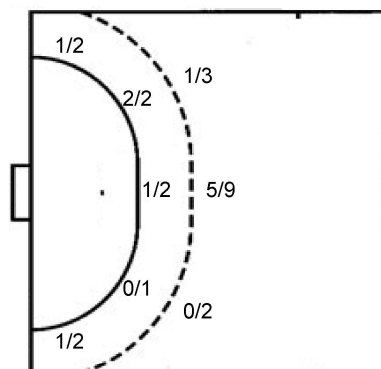

2/6	1/3	1/8
1/3		1/2
1/4	0/3	0/2

98 T. Bobillo

	0/1	
		0/1
1/1	0/1	

TOTAL

2/6	1/4	1/8
1/3		1/3
2/5	0/4	0/2

Shots by position

ATTACK

7m 1/2
Fastbreak 2/2
Breakthrough 1/3