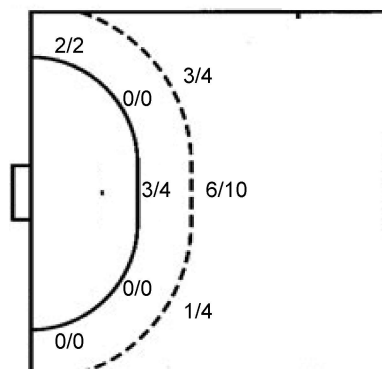

0/3	0/1	1/3
	1/1	
3/7		0/2

32 G. Anastacio

	2/2	1/3
1/2	0/1	3/4
0/1	1/2	0/1

TOTAL

0/3	2/3	2/6
1/2	1/2	3/4
3/8	1/2	0/3

Shots by position

ATTACK

7m 0/0
Fastbreak 2/3
Breakthrough 5/6