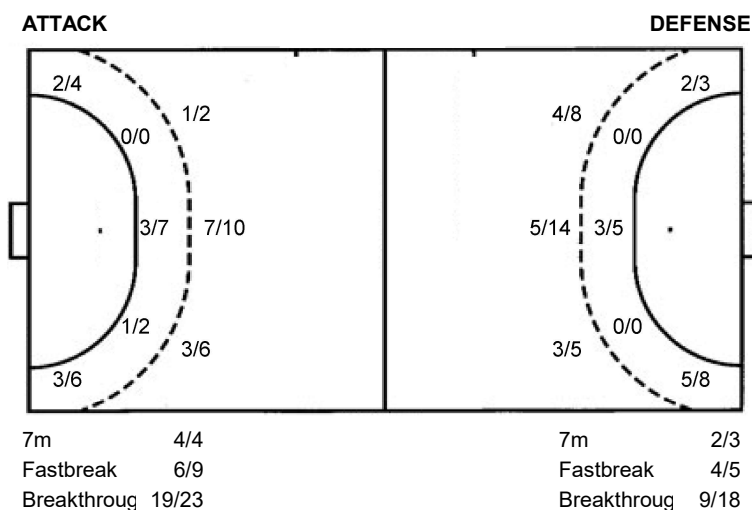

Shots by position

#	Jersey	Tot.	Goals/Attempts	6m	Shooting 6m	9m	Shooting 9m	Wng.	Shooting wing	FB	Fastbreak	7m	7m penalties
Brk	Breakthrough	LD	Long distance	As.	Assists	PC	Pass clear chance	E7	Earned 7m	Tr.	Turnovers	St.	Steals
2m	2m suspensions	C7	Committed 7m	E2	Earned 2m sus.	YC	Yellow cards	RC	Red card	BC	Blue card	Blk.	Blocked shots