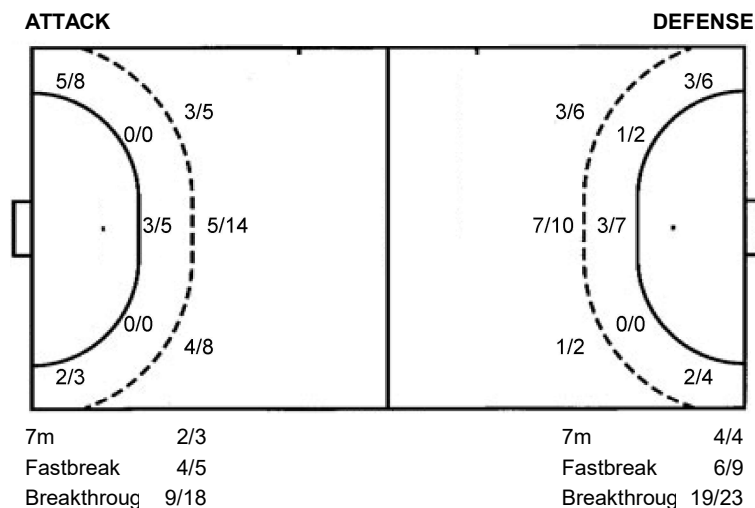

5 post 9 miss. 2 block 2/2 lob

Shot distribution goalkeepers

26 R. Ruiz

2/12	1/1	3/6
4/14	1/1	4/12
0/5	0/6	1/8

TOTAL

2/12	1/1	3/6
4/14	1/1	4/12
0/5	0/6	1/8

Shots by position

#	Jersey	Tot.	Goals/Attempts	6m	Shooting 6m	9m	Shooting 9m	Wng.	Shooting wing	FB	Fastbreak	7m	7m penalties
Brk	Breakthrough	LD	Long distance	As.	Assists	PC	Pass clear chance	E7	Earned 7m	Tr.	Turnovers	St.	Steals
2m	2m suspensions	C7	Committed 7m	E2	Earned 2m sus.	YC	Yellow cards	RC	Red card	BC	Blue card	Blk.	Blocked shots