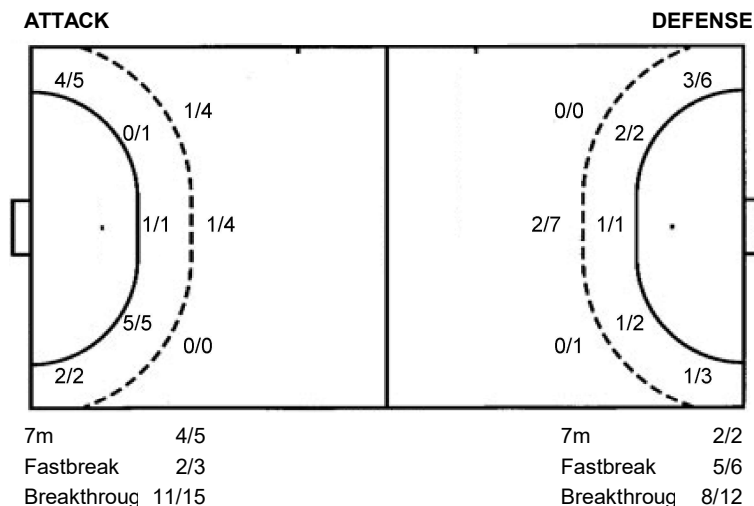

TOTAL

5/7	0/1	3/4
5/8	1/1	1/3
6/6	3/4	5/5

1 post 3 miss. 2/2 lob

Shot distribution goalkeepers

30 G. Herrera 4/6 2/3 0/6	54 N. Pinatto 0/1 0/1	TOTAL 4/6 0/1 0/4 2/3 1/1 1/5 0/7 0/2 0/4
---	------------------------------------	---

Shots by position