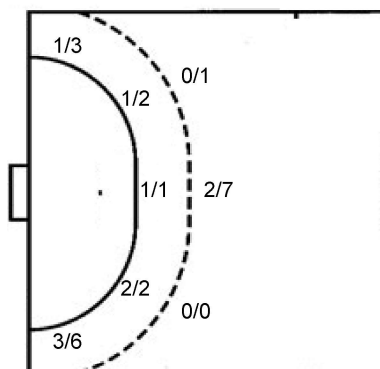

2/7	1/1	1/4
3/8	0/1	2/3
0/6	1/4	0/5

Shots by position

ATTACK

7m 2/2
Fastbreak 5/6
Breakthrough 8/12

DEFENSE

7m 4/5
Fastbreak 2/3
Breakthrough 11/15

#	Jersey	Tot.	Goals/Attempts	6m	Shooting 6m	9m	Shooting 9m	Wng.	Shooting wing	FB	Fastbreak	7m	7m penalties
Brk	Breakthrough	LD	Long distance	As.	Assists	PC	Pass clear chance	E7	Earned 7m	Tr.	Turnovers	St.	Steals
2m	2m suspensions	C7	Committed 7m	E2	Earned 2m sus.	YC	Yellow cards	RC	Red card	BC	Blue card	Blk.	Blocked shots