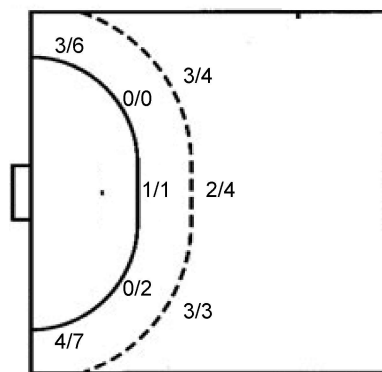

14 F. Suarez

	0/1	
	0/1	

TOTAL

2/4	1/3	0/2
4/6	0/1	2/3
1/6	1/6	0/4

Shots by position

ATTACK

7m 1/3
Fastbreak 5/8
Breakthrough 7/14

DEFENSE