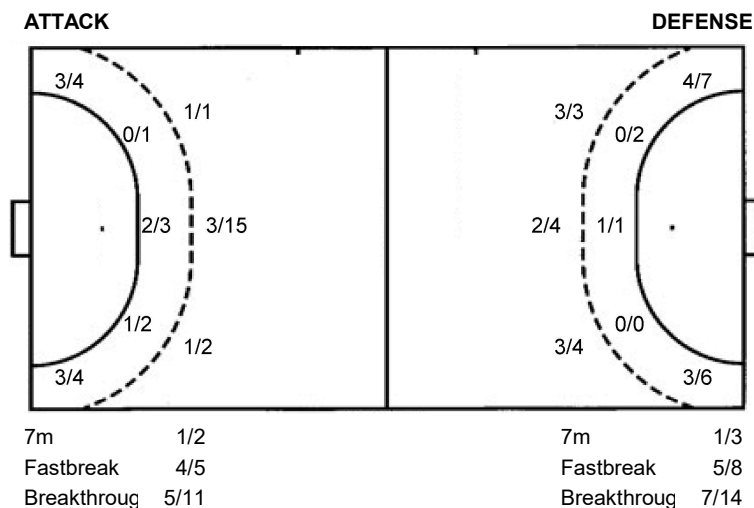

TOTAL

2/4	2/3	2/2
2/6	1/1	1/3
5/6	5/6	4/4

3 post 3 miss. 8 block 0/1 lob

Shot distribution goalkeepers

1 I. Velasquez 1/4 0/2 0/3 4/7 1/1 3/3 0/2 0/1	12 G. Alves 0/3 1/2 1/5 1/1 2/3 0/1 0/2 0/2	TOTAL 1/7 1/4 1/8 4/7 2/2 5/6 0/1 0/4 0/3
--	---	---

Shots by position