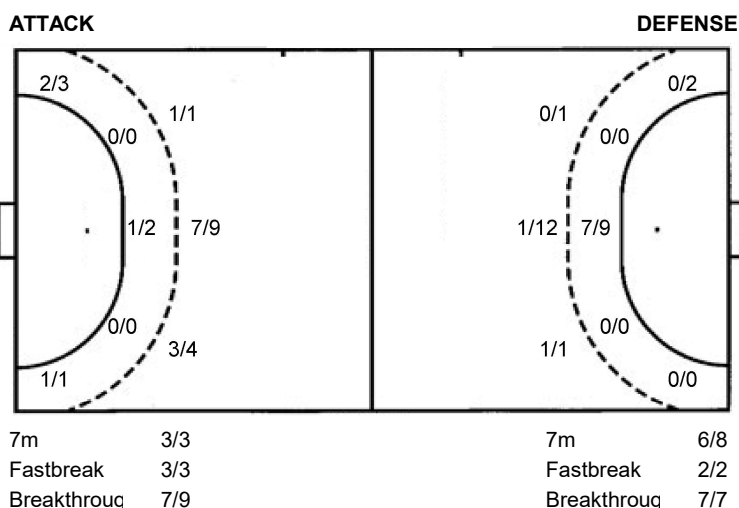

		0/2
0/1	1/1	1/2
		0/1

TOTAL

	0/1	0/3
3/7	4/4	2/9
1/4		1/7

Shots by position

#	Jersey	Tot.	Goals/Attempts	6m	Shooting 6m	9m	Shooting 9m	Wng.	Shooting wing	FB	Fastbreak	7m	7m penalties
Brk	Breakthrough	LD	Long distance	As.	Assists	PC	Pass clear chance	E7	Earned 7m	Tr.	Turnovers	St.	Steals
2m	2m suspensions	C7	Committed 7m	E2	Earned 2m sus.	YC	Yellow cards	RC	Red card	BC	Blue card	Blk.	Blocked shots