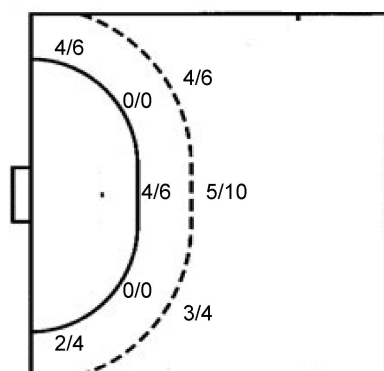

Detailed statistics

San Fernando 29 - 31 Taubate

(17 - 13) (12 - 18)

26.6.2026. 13:00

Attendance: 80

Arena COP (Asunción)

Referees: Karim Gasmin / Raouf Gasmin

Shot distribution

2 F. Fernandez

1/1	1/1	1/1
0/1		1/1
	0/1	1/1

5 M. Bentancourt

2/2		
0/1		
1/1		

6 A. Cesio

		2/2
		0/1
	1/1	

2 miss.

7 E. Gimenez

8 T. Piedrabuena

1/1		1/1

1 miss.

10 K. Urban

1/1		1/1
		0/1

11 F. Romano

0/1		4/4
	1/1	0/1

13 J. Fernandez

	0/1	
1/1		

17 E. Fernandez

22 S. Laborde

	0/1	
0/1		
	1/1	

28 G. Silvestre

1/1		0/1

1/1 lob

38 G. Ricobelli

44 G. Mouriño

0/1		2/2
1/1		

1 miss.

55 E. Esposito

2/2	0/1	

TOTAL

8/10	1/4	11/12
0/3		1/3
3/3	3/4	1/2

4 miss. 1/1 lob

Shot distribution goalkeepers

18 I. Martino

1/8	2/2	2/11
2/2	1/1	2/3
0/2	0/1	1/5

92 F. Sozzi

		1/1
	1/1	
0/1		0/1

TOTAL

1/8	2/2	3/12
2/2	2/2	2/3
0/3	0/1	1/6

Shots by position

ATTACK

7m 3/5
Fastbreak 3/3
Breakthrough 1/1