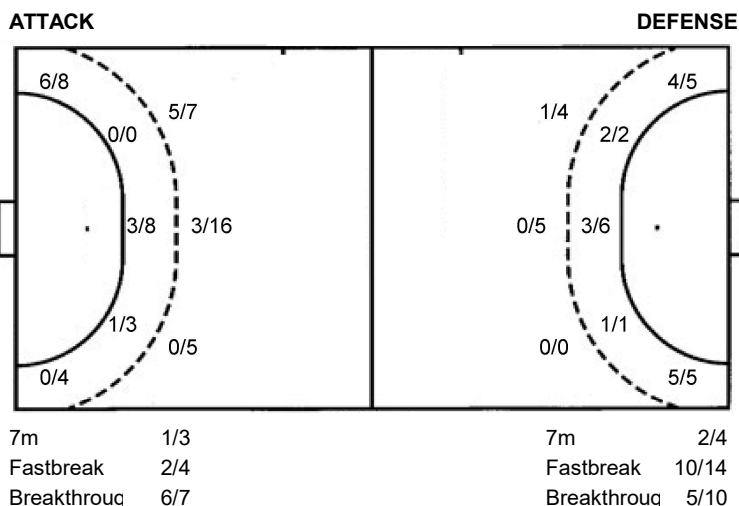

1 post 9 miss. 2 block 0/1 lob

Shot distribution goalkeepers

26 R. Ruiz

1/6	0/1	3/7
2/5	1/1	6/11
1/5	0/2	0/9

TOTAL

1/6	0/1	3/7
2/5	1/1	6/11
1/5	0/2	0/9

Shots by position

#	Jersey	Tot.	Goals/Attempts	6m	Shooting 6m	9m	Shooting 9m	Wng.	Shooting wing	FB	Fastbreak	7m	7m penalties
Brk	Breakthrough	LD	Long distance	As.	Assists	PC	Pass clear chance	E7	Earned 7m	Tr.	Turnovers	St.	Steals
2m	2m suspensions	C7	Committed 7m	E2	Earned 2m sus.	YC	Yellow cards	RC	Red card	BC	Blue card	Blk.	Blocked shots