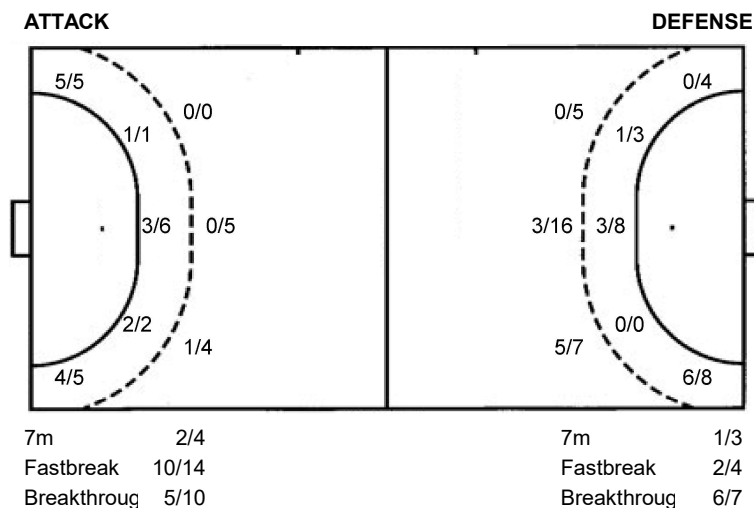

Shots by position

#	Jersey	Tot.	Goals/Attempts	6m	Shooting 6m	9m	Shooting 9m	Wng.	Shooting wing	FB	Fastbreak	7m	7m penalties
Brk	Breakthrough	LD	Long distance	As.	Assists	PC	Pass clear chance	E7	Earned 7m	Tr.	Turnovers	St.	Steals
2m	2m suspensions	C7	Committed 7m	E2	Earned 2m sus.	YC	Yellow cards	RC	Red card	BC	Blue card	Blk.	Blocked shots