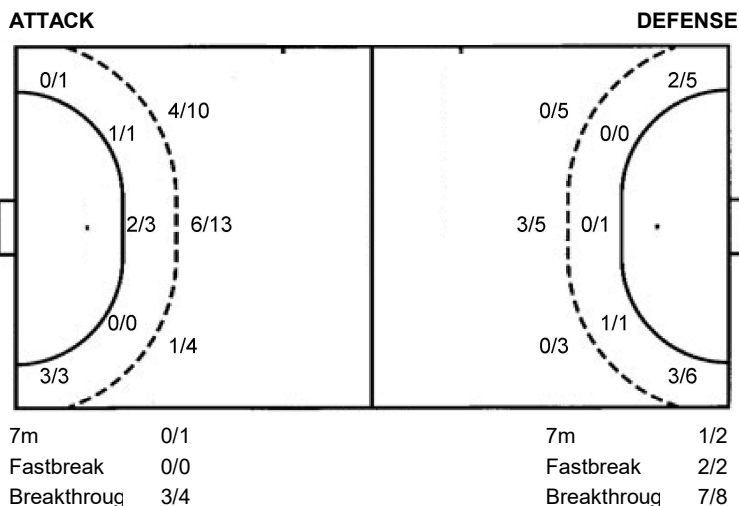

1 M. Dos Santos

0/2	2/3	2/2
1/5	1/1	3/5
0/3	1/2	2/7

16 G. Ferreira Silva

TOTAL

0/2	2/3	2/2
1/5	1/1	3/5
0/3	1/2	2/7

Shots by position

#	Jersey	Tot.	Goals/Attempts	6m	Shooting 6m	9m	Shooting 9m	Wng.	Shooting wing	FB	Fastbreak	7m	7m penalties
Brk	Breakthrough	LD	Long distance	As.	Assists	PC	Pass clear chance	E7	Earned 7m	Tr.	Turnovers	St.	Steals
2m	2m suspensions	C7	Committed 7m	E2	Earned 2m sus.	YC	Yellow cards	RC	Red card	BC	Blue card	Blk.	Blocked shots