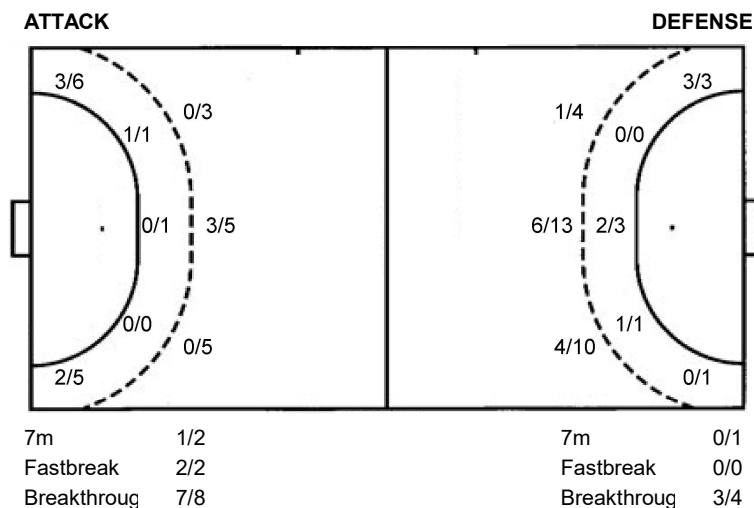

Detailed statistics

Taubate 20 - 23 FMO Portugues

(8 - 12) (12 - 11)

25.6.2026. 19:30

Attendance: 130

CEO (Asunción)

Referees: Daniel Magalhaes / Henrique Godoy

Shot distribution

3 W. Santos

		0/1
1/1		
1/1	1/1	1/1

1 post 1 miss.

5 I. Miranda

1/1		

1 post

7 K. Barros

0/1	0/1	

1 miss.

13 V. Menezes

1/1		0/1

14 G. Arza

1/1	0/1	
2/2		1/1

19 W. Lima

		0/1

20 R. Uglar

1 miss.

21 P. Coronel

	0/1	
		1/1

23 K. Santos

1 block

25 T. Cruz

26 P. Oliveira

33 N. Ribera

	1/1	

53 G. Andrade

1/1		1/3
1/1	0/1	

1/1 lob

77 T. Garay

	1/1	
		0/1
		3/4

1 miss.

TOTAL

2/2	1/3	0/2
4/5	1/2	2/5
3/3	1/2	5/7

2 post 4 miss. 1 block 1/1 lob

Shot distribution goalkeepers

16 E. Evangelista

0/3		0/2
3/4		3/4
2/8	0/1	2/5

32 G. Anastacio

1/1		0/1
	1/1	0/1
	0/1	1/1

TOTAL

1/4		0/3
3/4	1/1	3/5
2/8	0/2	3/6

Shots by position

#	Jersey	Tot.	Goals/Attempts	6m	Shooting 6m	9m	Shooting 9m	Wng.	Shooting wing	FB	Fastbreak	7m	7m penalties
Brk	Breakthrough	LD	Long distance	As.	Assists	PC	Pass clear chance	E7	Earned 7m	Tr.	Turnovers	St.	Steals
2m	2m suspensions	C7	Committed 7m	E2	Earned 2m sus.	YC	Yellow cards	RC	Red card	BC	Blue card	Blk.	Blocked shots