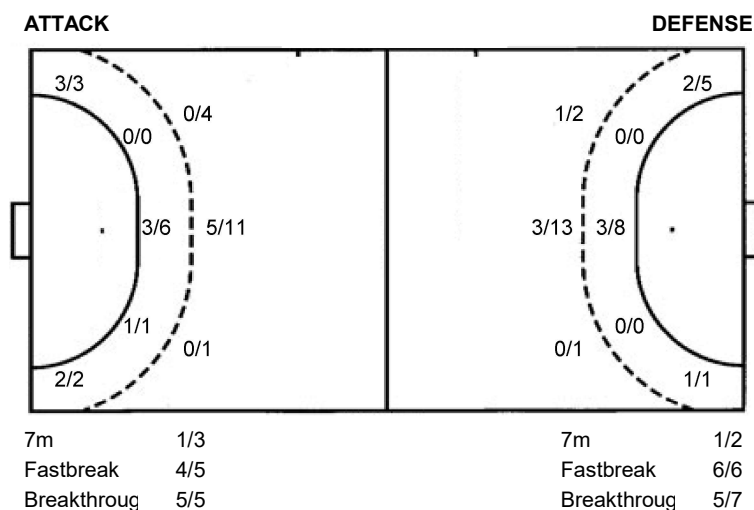

TOTAL

1/2	3/4
3/6	4/6 8/10
3/3	4/4

3 post 3 miss. 2 block

Shot distribution goalkeepers

1 R. Da Rosa 1/4 3/5 0/2 4/10 2/3 1/3 1/1	12 L. Araujo 0/1 0/1 0/3 1/2	TOTAL 1/5 3/6 0/2 4/13 2/3 1/3 2/3
---	--	--

Shots by position