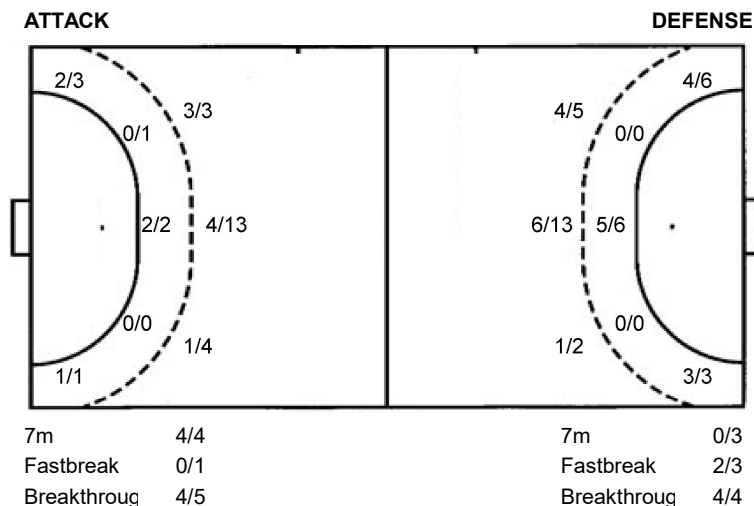

Shot distribution goalkeepers

16 A. Muñiz

	0/1	2/6
0/3		0/1
0/3		2/4

95 V. Gandolfo

0/3	1/2	2/6
0/2		0/3
0/1	0/1	

TOTAL

0/3	1/3	4/12
0/5		0/4
0/4	0/1	2/4

Shots by position

#	Jersey	Tot.	Goals/Attempts	6m	Shooting 6m	9m	Shooting 9m	Wng.	Shooting wing	FB	Fastbreak	7m	7m penalties
Brk	Breakthrough	LD	Long distance	As.	Assists	PC	Pass clear chance	E7	Earned 7m	Tr.	Turnovers	St.	Steals
2m	2m suspensions	C7	Committed 7m	E2	Earned 2m sus.	YC	Yellow cards	RC	Red card	BC	Blue card	Blk.	Blocked shots