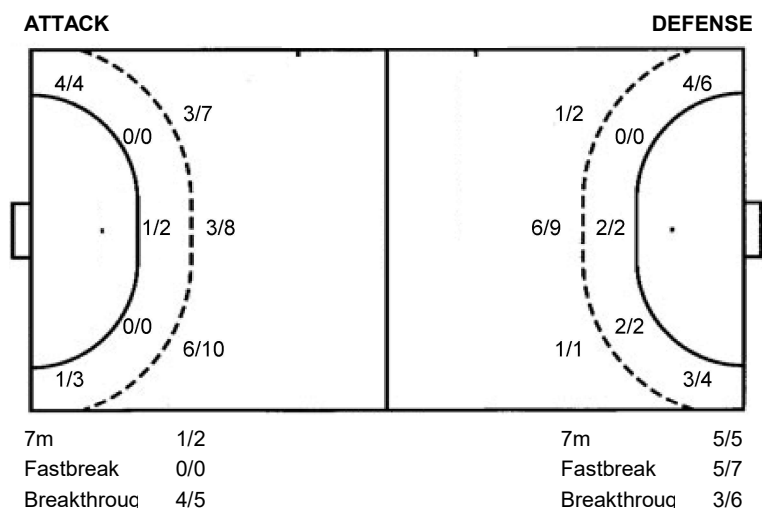

TOTAL

4/4		7/12
2/2	1/3	1/2
5/5		3/3

2 post 7 miss. 1 block

Shot distribution goalkeepers

1 L. Martinez 0/4 0/2	12 M. Saucedo 0/4 3/3 1/12 0/4 1/1 1/1 2/5	TOTAL 0/8 3/3 1/14 0/4 1/1 1/1 0/2 2/7
---------------------------------	------------------------------------------------------------	--------------------------------------------------------

Shots by position