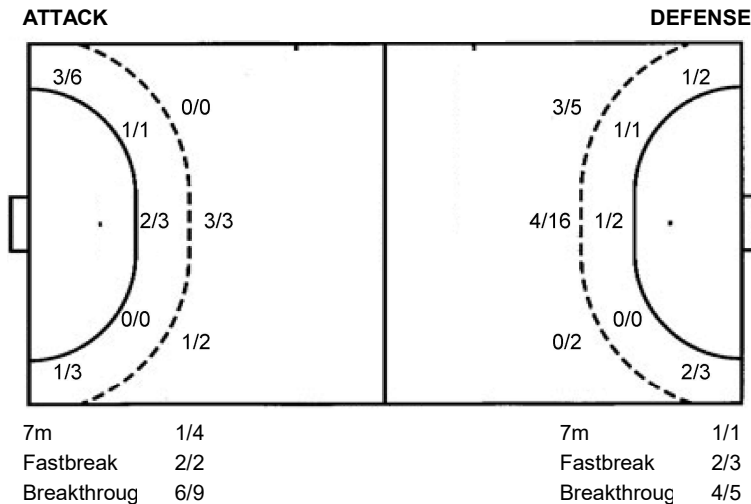

	3/3	0/1
1/5		
0/3		0/6

16 I. Abal

		1/2
	0/3	

TOTAL

	3/3	0/1
1/5		1/2
0/3	0/3	0/6

Shots by position

Campeonato Handball SCA Clubes Masculino 2026

Group A, 3. round