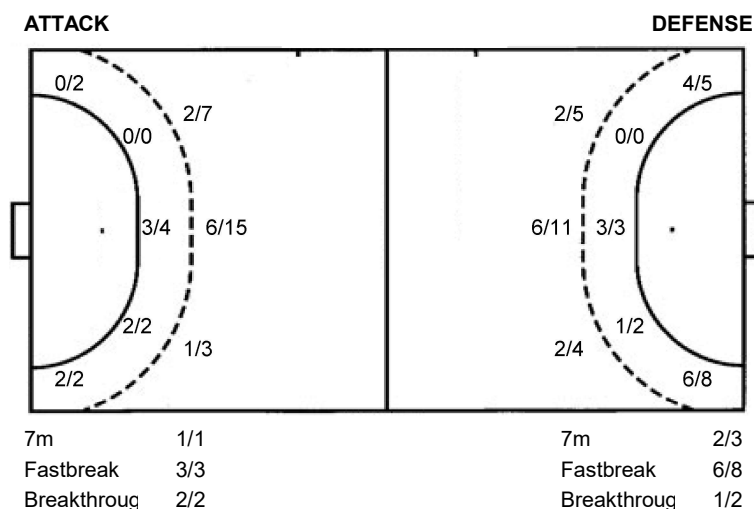

1/5	1/1	1/6
0/3	1/3	1/6
0/4		0/10

Shots by position

#	Jersey	Tot.	Goals/Attempts	6m	Shooting 6m	9m	Shooting 9m	Wng.	Shooting wing	FB	Fastbreak	7m	7m penalties
Brk	Breakthrough	LD	Long distance	As.	Assists	PC	Pass clear chance	E7	Earned 7m	Tr.	Turnovers	St.	Steals
2m	2m suspensions	C7	Committed 7m	E2	Earned 2m sus.	YC	Yellow cards	RC	Red card	BC	Blue card	Blk.	Blocked shots