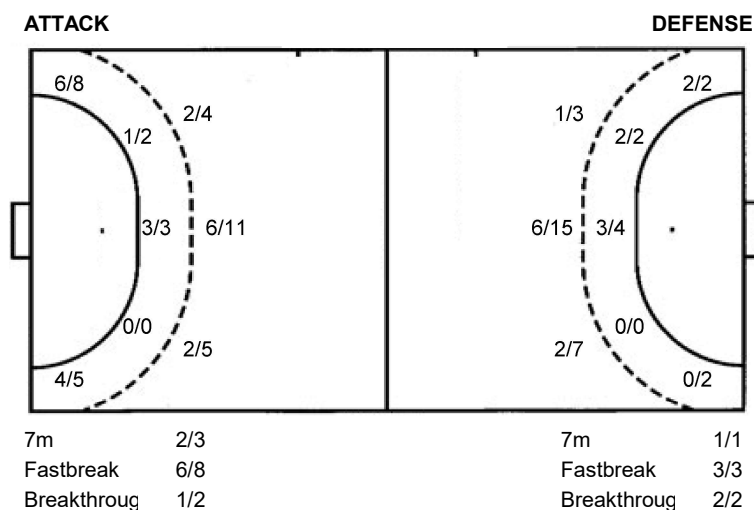

Detailed statistics

Scuola Italiana 22 - 34 E.C. Pinheiros

(9 - 15) (13 - 19)

22.6.2026. 13:00

Attendance: 180

CEO (Asunción)

Referees: Daniel Magalhaes / Henrique Godoy

Shot distribution

6 M. Fiuza	7 M. Araujo	8 P. Rodrigues	9 F. Lima	11 G. Reis	14 G. Griggio	18 E. Santos			
1/1		2/2	2/2					1/1	
1/1								1/1	2/2
1/1		1/1						1/1	2/2
1 miss.			1 post		1 post	1 post			
20 J. Lindoso	33 E. Marcal	43 L. Alderete	55 C. Ceccon	75 D. Borja	77 L. Duarte	99 P. Seifert			
						1/1			
						1/1	1/1		
						1/1	1/1		
						1 miss.			
						1 miss.	3 post		
						1 miss.	3 post		
						1 miss.	3 post		
						1 miss.	3 post		
						1 miss.	3 post		
						1 miss.	3 post		

TOTAL

4/5	0/1	5/6
3/3	3/4	5/6
4/4		10/10

6 post 7 miss.

Shot distribution goalkeepers

1 G. Guerra	96 W. Silva	TOTAL
0/1	0/1	0/1
0/1	1/2	2/3
0/4		
	0/1	0/1
	1/1	1/3
	2/4	1/3
		0/2
		0/2
		1/2
		1/2
		2/5
		3/7
		2/8
		1/3

Shots by position

#	Jersey	Tot.	Goals/Attempts	6m	Shooting 6m	9m	Shooting 9m	Wng.	Shooting wing	FB	Fastbreak	7m	7m penalties
Brk	Breakthrough	LD	Long distance	As.	Assists	PC	Pass clear chance	E7	Earned 7m	Tr.	Turnovers	St.	Steals
2m	2m suspensions	C7	Committed 7m	E2	Earned 2m sus.	YC	Yellow cards	RC	Red card	BC	Blue card	Blk.	Blocked shots