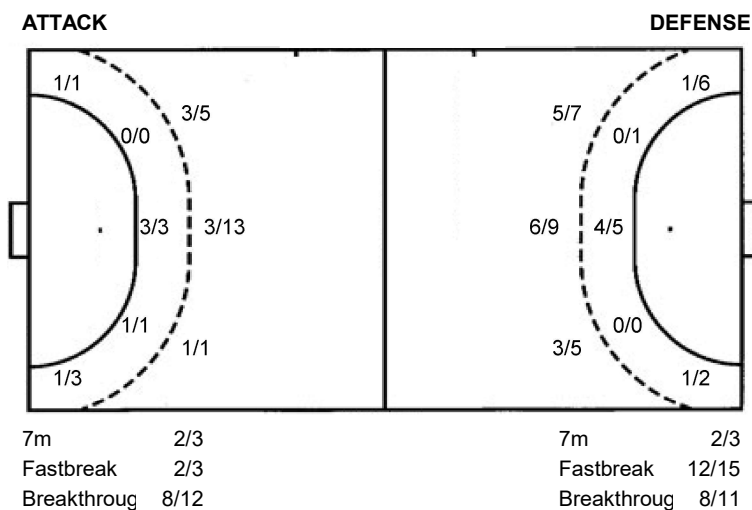

TOTAL

1/7	4/6	2/5
2/7	1/4	2/8
1/4	1/6	1/7

Shots by position

#	Jersey	Tot.	Goals/Attempts	6m	Shooting 6m	9m	Shooting 9m	Wng.	Shooting wing	FB	Fastbreak	7m	7m penalties
Brk	Breakthrough	LD	Long distance	As.	Assists	PC	Pass clear chance	E7	Earned 7m	Tr.	Turnovers	St.	Steals
2m	2m suspensions	C7	Committed 7m	E2	Earned 2m sus.	YC	Yellow cards	RC	Red card	BC	Blue card	Bk.	Blocked shots