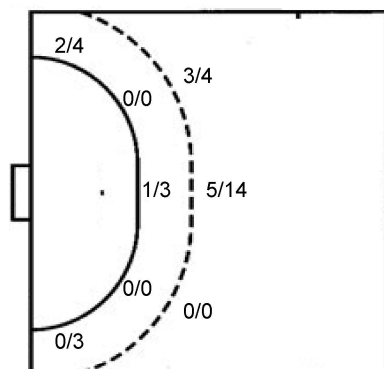

Detailed statistics

San Fernando 27 - 26 River Plate

(16 - 11) (11 - 15)

22.6.2026. 20:00

Attendance: 268

Arena COP (Asunción)

Referees: Mathias Sosa / Cristian Lemes

Shot distribution

3 C. Lambrechts

0/1	1/2	

4 I. De la Quintana

5 M. Lima

1/1		

6 T. Caracciolo

7 F. Cortes

1/1		
		1/1

8 B. Rodriguez

2/2		3/3
1/1		

1 block

9 L. Seco

	2/2	

10 F. Colombo

1 miss.

18 U. Dopozo

	1/1	1/1

1 block

19 T. Torossian

1/1		0/2

1 post

21 E. Brutti

		1/2
		0/1

22 B. Gallardo

1/1		1/1
1/1		2/2
1/1	2/2	0/1

6 block

23 V. Rossetto

1/2		0/1
		1/1

33 S. Besano

TOTAL

3/4		1/2
5/5	2/2	7/10
2/2	3/4	3/6

1 post 1 miss. 8 block

Shot distribution goalkeepers

1 G. Ojeda

1/2		1/1
1/2		0/3
1/3	2/3	0/3

14 F. Suarez

0/1		3/6
0/1	1/2	1/3
0/2	0/2	3/7

TOTAL

1/3		4/7
1/3	1/2	1/6
1/5	2/5	3/10

Shots by position

ATTACK

7m 5/7
Fastbreak 4/4
Breakthrough 5/5