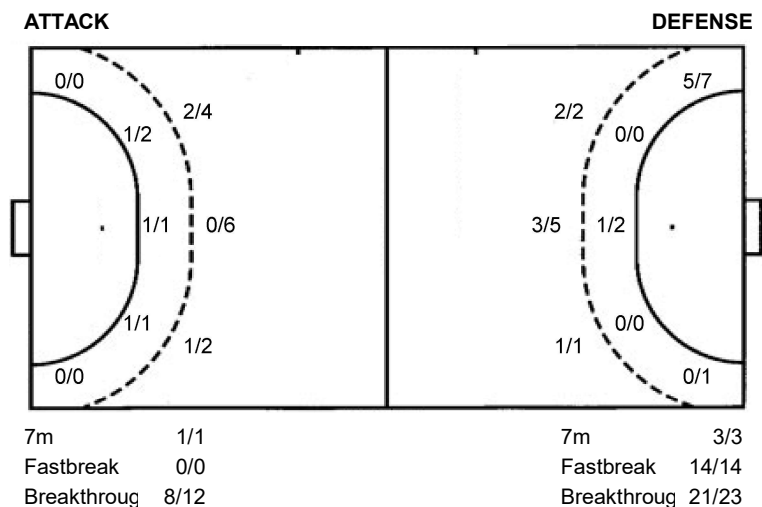

TOTAL

1/1	2/3	0/1
1/2	0/1	2/2
4/4	1/1	4/5

3 post 6 miss.

Shot distribution goalkeepers

1 L. Martinez 0/3 0/1 1/5	0/1 0/2	0/4 1/6 0/7	12 M. Saucedo 0/3 1/2 0/4	0/1 0/1 1/2	1/1 1/1 1/7	TOTAL 0/6 1/3 1/9	0/1 0/3 1/2	0/4 2/7 1/14
---	-------------------	--------------------------	---	--------------------------	--------------------------	-----------------------------------	--------------------------	---------------------------

Shots by position