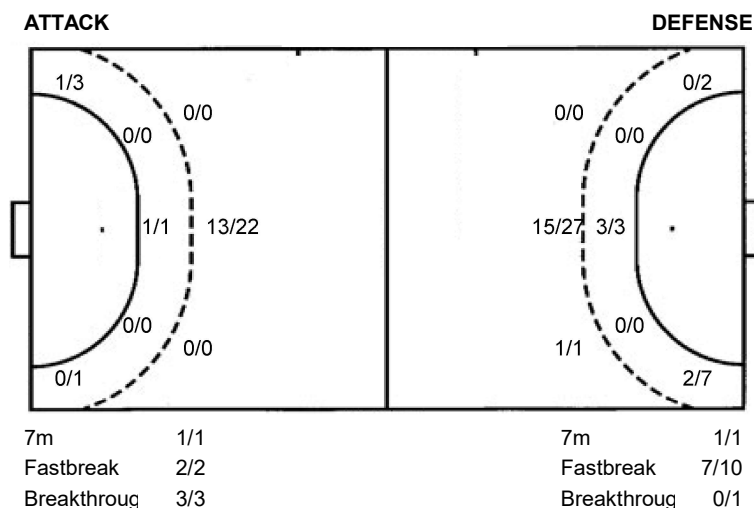

#### Shots by position

#	Jersey	Tot.	Goals/Attempts	6m	Shooting 6m	9m	Shooting 9m	Wng.	Shooting wing	FB	Fastbreak	7m	7m penalties
Brk	Breakthrough	LD	Long distance	As.	Assists	PC	Pass clear chance	E7	Earned 7m	Tr.	Turnovers	St.	Steals
2m	2m suspensions	C7	Committed 7m	E2	Earned 2m sus.	YC	Yellow cards	RC	Red card	BC	Blue card	Blk.	Blocked shots