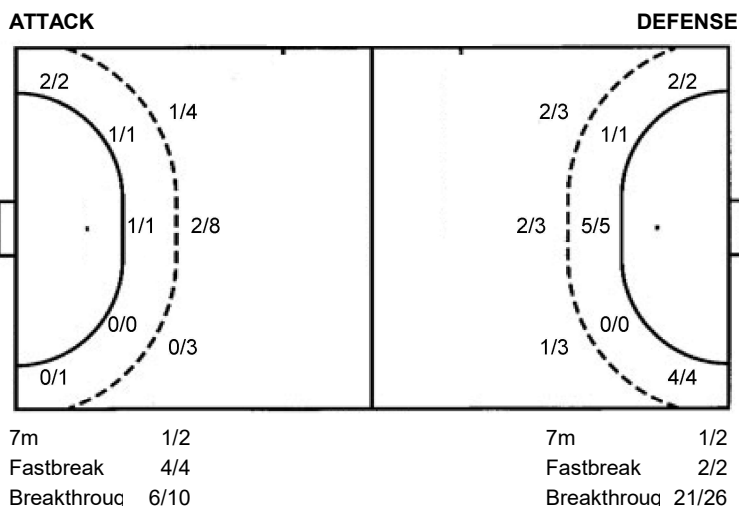

Shots by position

#	Jersey	Tot.	Goals/Attempts	6m	Shooting 6m	9m	Shooting 9m	Wng.	Shooting wing	FB	Fastbreak	7m	7m penalties
Brk	Breakthrough	LD	Long distance	As.	Assists	PC	Pass clear chance	E7	Earned 7m	Tr.	Turnovers	St.	Steals
2m	2m suspensions	C7	Committed 7m	E2	Earned 2m sus.	YC	Yellow cards	RC	Red card	BC	Blue card	Blk.	Blocked shots