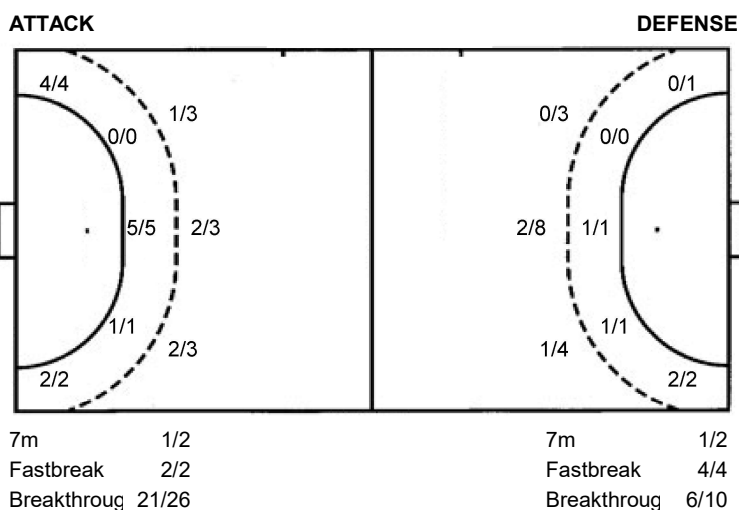

Detailed statistics

River Plate 42 - 18 Villa Elisa

(23 - 5) (19 - 13)

21.6.2026. 17:00

Attendance: 200

CEO (Asunción)

Referees: Luiz Coelho / Arthur Bontempo

Shot distribution

3 C. Lambrechts

4 I. De la Quintana

		1/1

1/1 lob

5 M. Lima

	1/1	

7 F. Cortes

		0/1
2/2	2/2	2/2

9 L. Seco

		0/1
2/2		1/2

1 post

10 F. Colombo

	1/1	
	0/1	1/1
		2/2

1/1 lob

17 I. Lazcano

1/1		
		2/2

18 U. Dopozo

		1/1
		1/1
1/1	1/1	

1 block

19 T. Torossian

0/2		
3/4		

20 L. Lonatti

		1/1
		1/1
		1/1

1/1 lob

21 E. Brutti

	1/1	
1/1		

22 B. Gallardo

		1/1
0/1		
1/1		1/1

23 V. Rosetto

	1/1	1/1
	1/1	

33 S. Besano

1/1		
	1/1	

TOTAL

1/1	1/1	3/4
1/4	3/4	5/6
10/11	5/5	9/10

1 post 1 block 3/3 lob

Shot distribution goalkeepers

1 G. Ojeda

1/2	1/1	1/1
2/2		2/5
0/2	1/2	0/5

14 F. Suarez

1/1		0/2
		0/2

TOTAL

1/2	1/1	1/1
3/3		2/7
0/2	1/2	0/7

Shots by position

#	Jersey	Tot.	Goals/Attempts	6m	Shooting 6m	9m	Shooting 9m	Wng.	Shooting wing	FB	Fastbreak	7m	7m penalties
Brk	Breakthrough	LD	Long distance	As.	Assists	PC	Pass clear chance	E7	Earned 7m	Tr.	Turnovers	St.	Steals
2m	2m suspensions	C7	Committed 7m	E2	Earned 2m sus.	YC	Yellow cards	RC	Red card	BC	Blue card	Blk.	Blocked shots